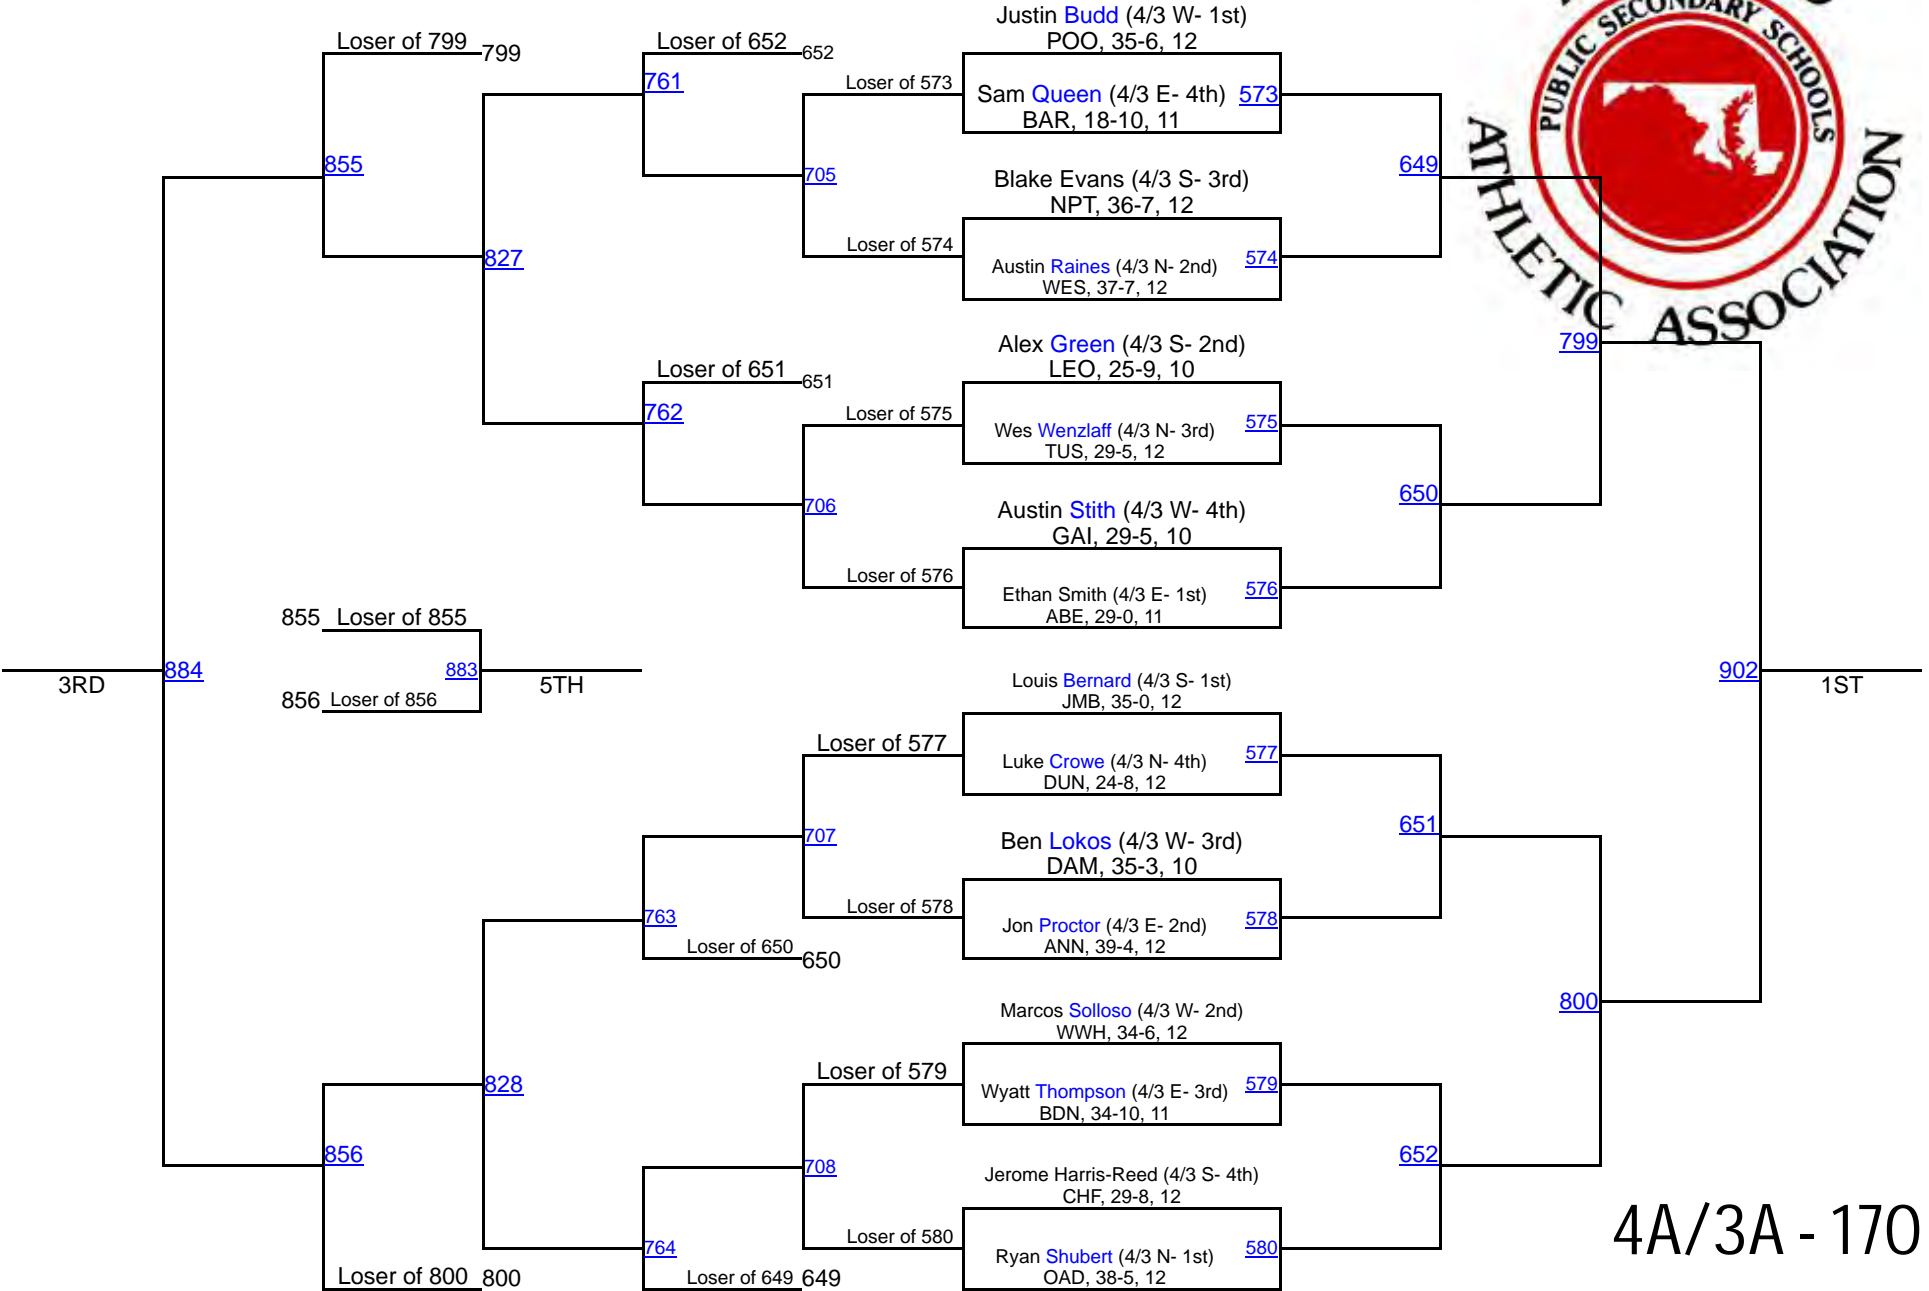

2016 MPSSAA State Championships

4A/3A - 170