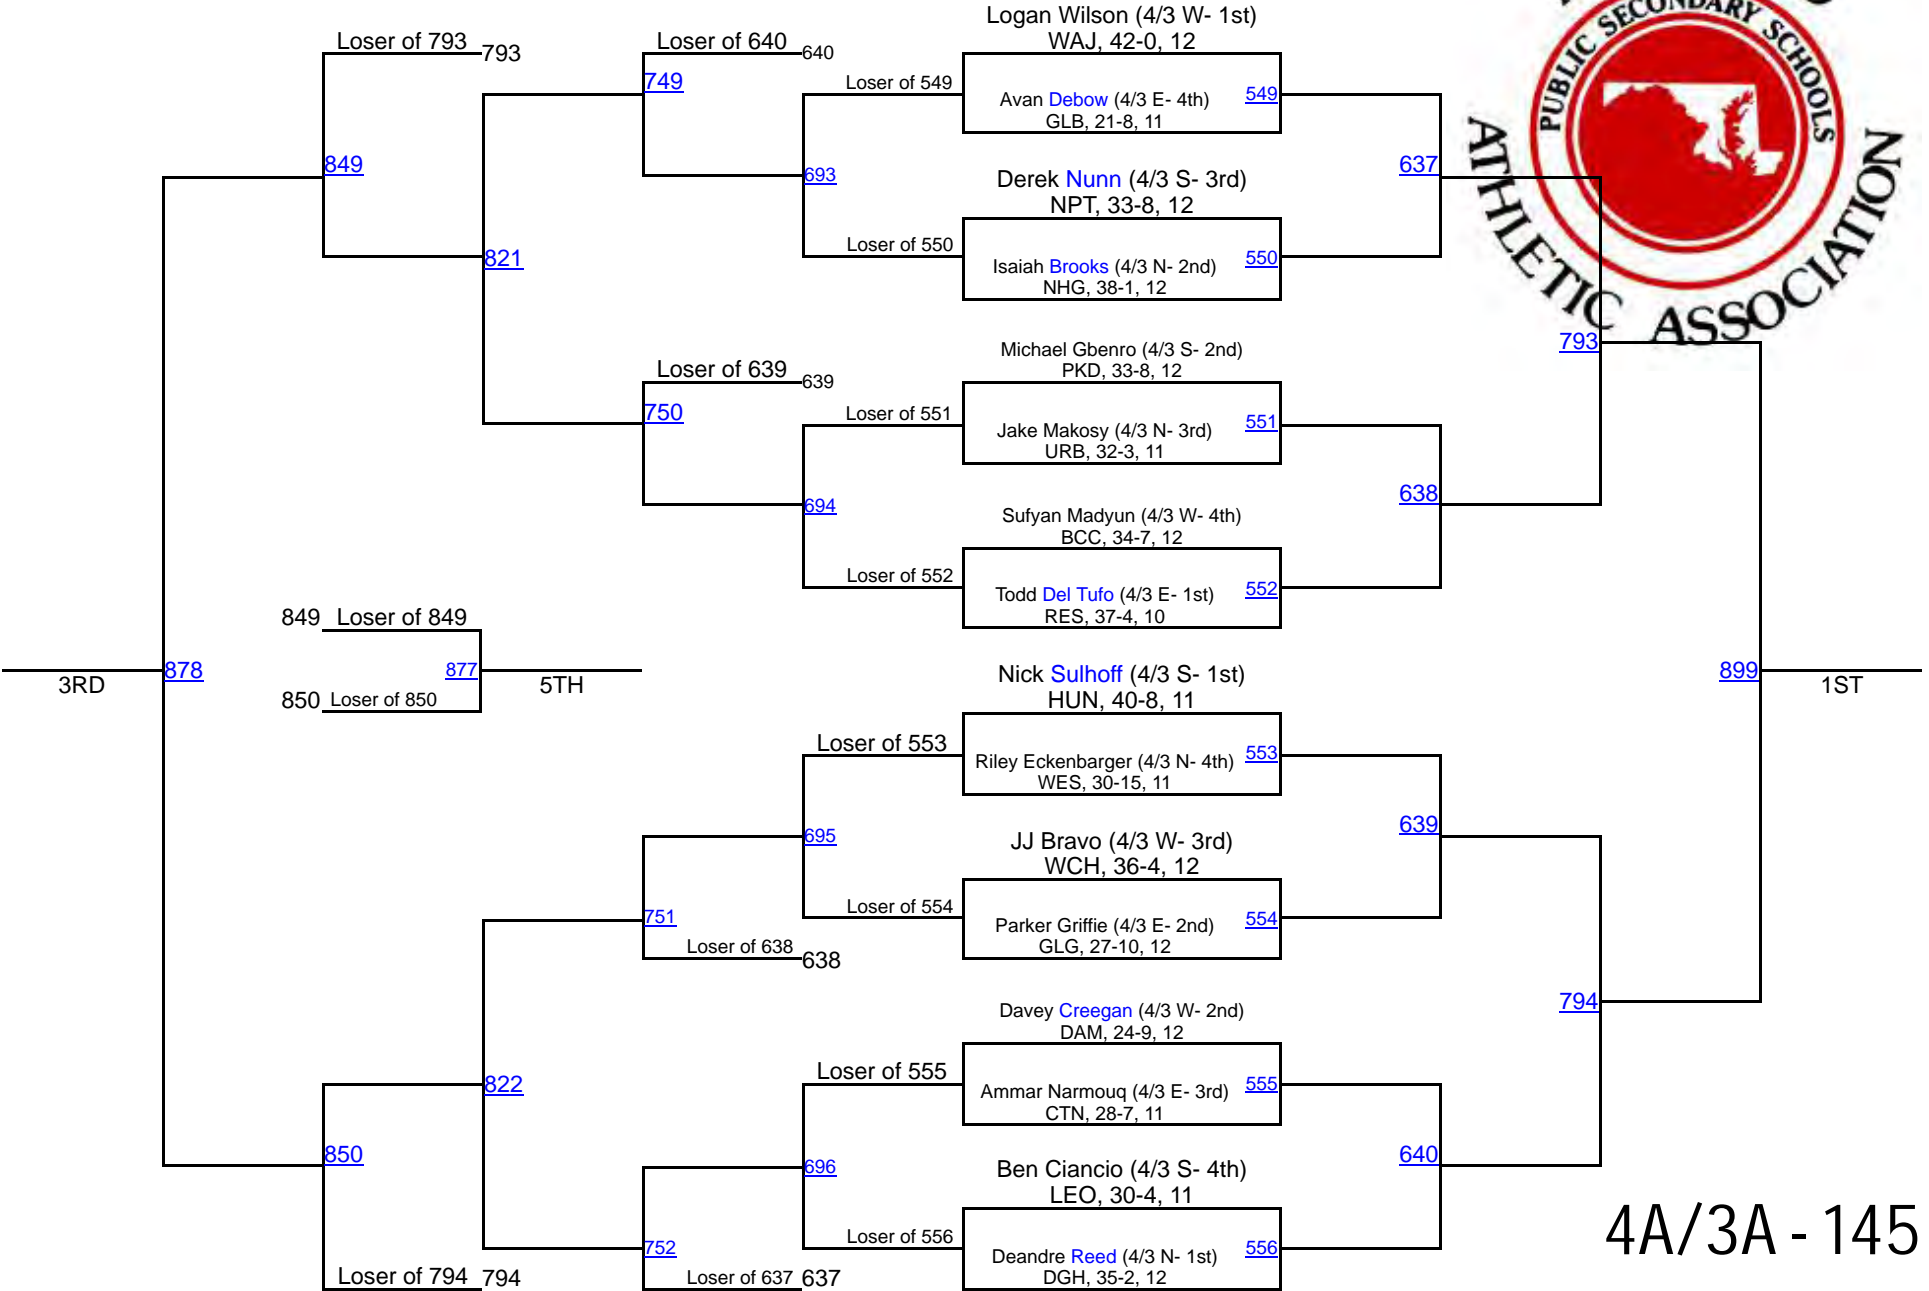

2016 MPSSAA State Championships

4A/3A - 132

2016 MPSSAA State Championships

4A/3A - 138

2016 MPSSAA State Championships

4A/3A - 145

2016 MPSSAA State Championships

4A/3A - 152