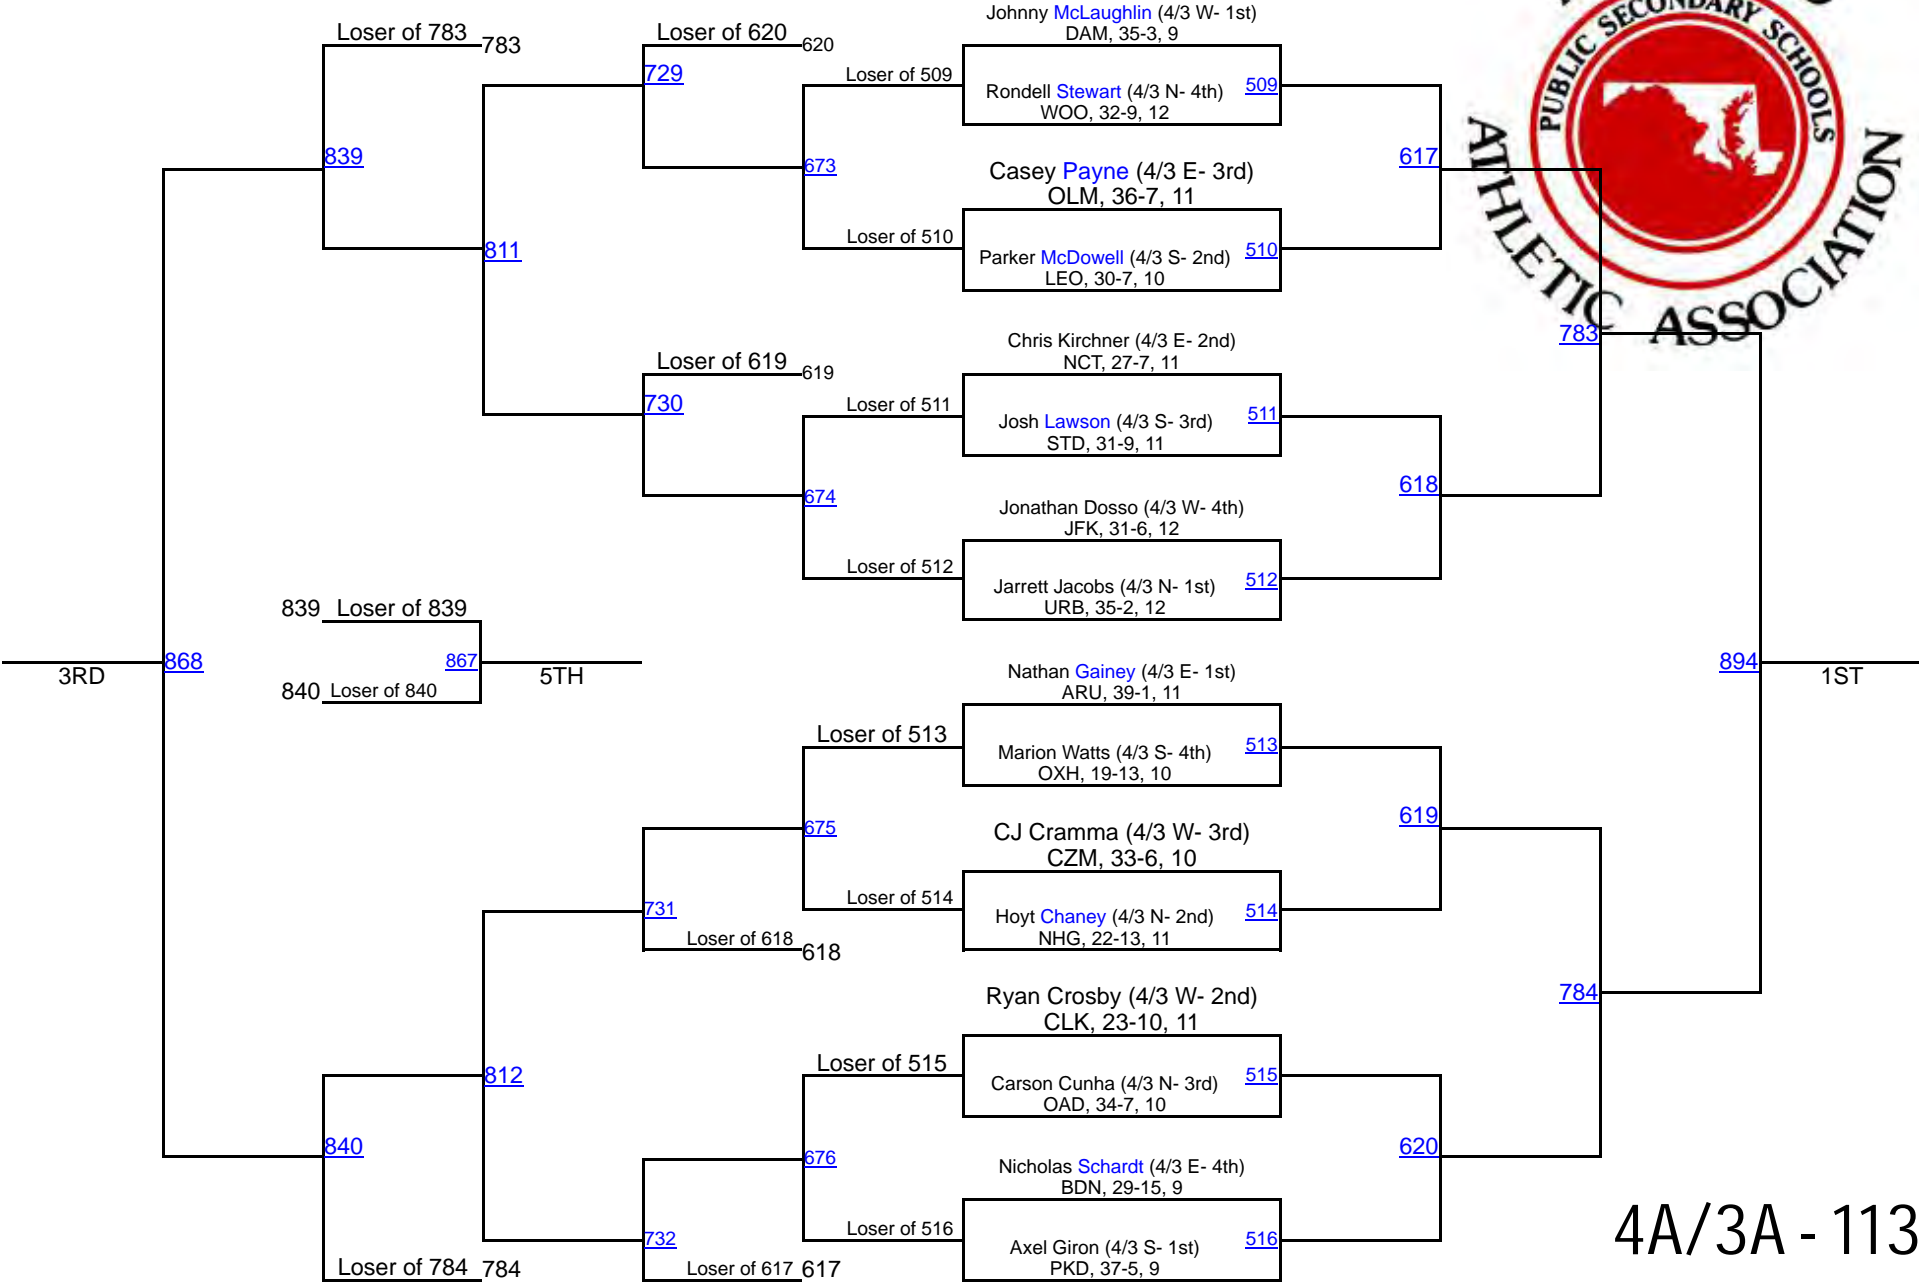

2016 MPSSAA State Championships

4A/3A - 106

2016 MPSSAA State Championships

4A/3A - 113

2016 MPSSAA State Championships

4A/3A - 120

2016 MPSSAA State Championships

4A/3A - 126