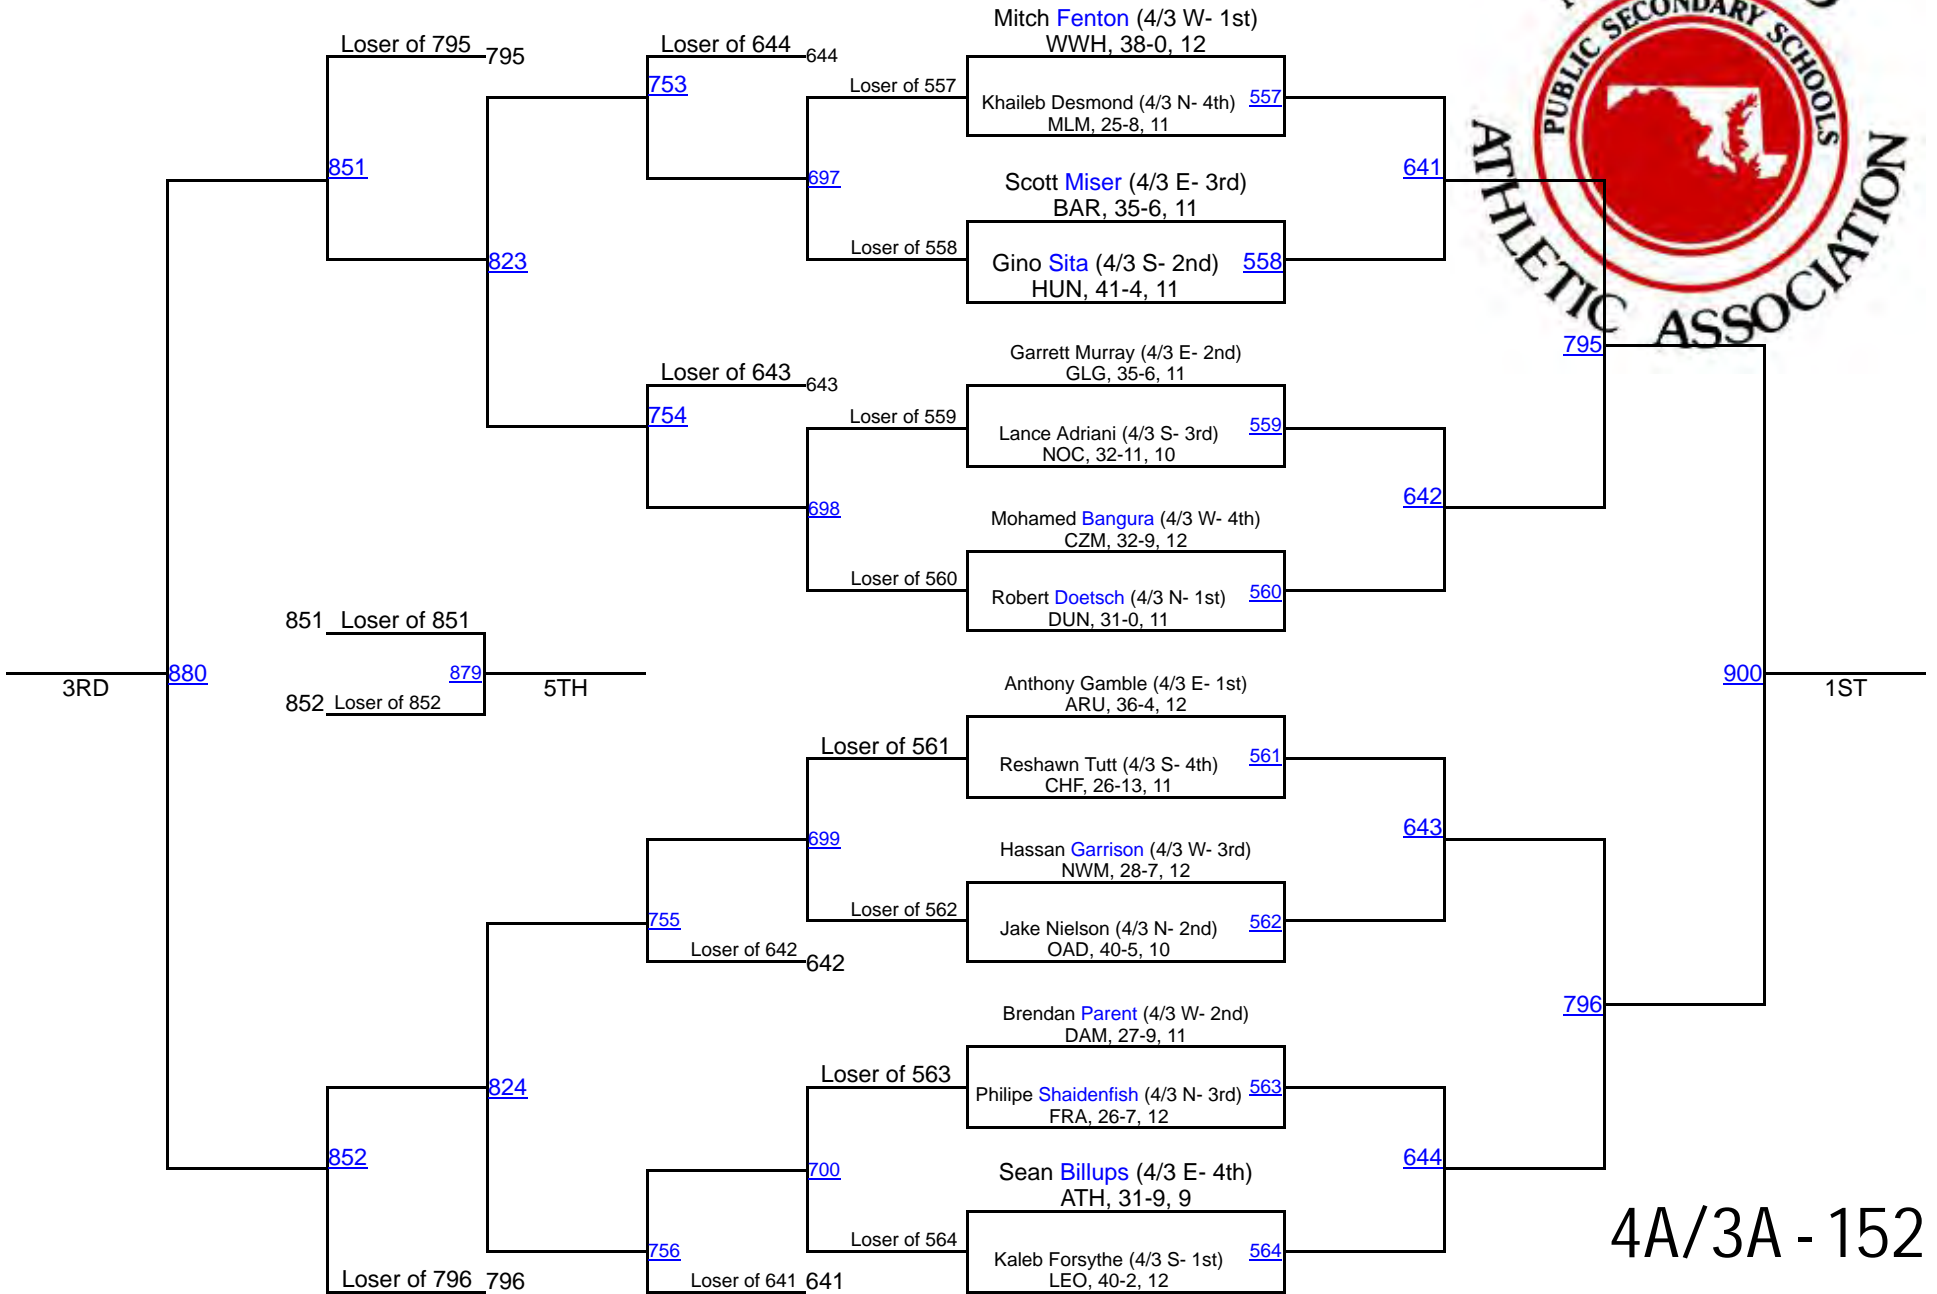

2016 MPSSAA State Championships

4A/3A - 132

2016 MPSSAA State Championships

4A/3A - 138

2016 MPSSAA State Championships

4A/3A - 145

2016 MPSSAA State Championships

4A/3A - 152