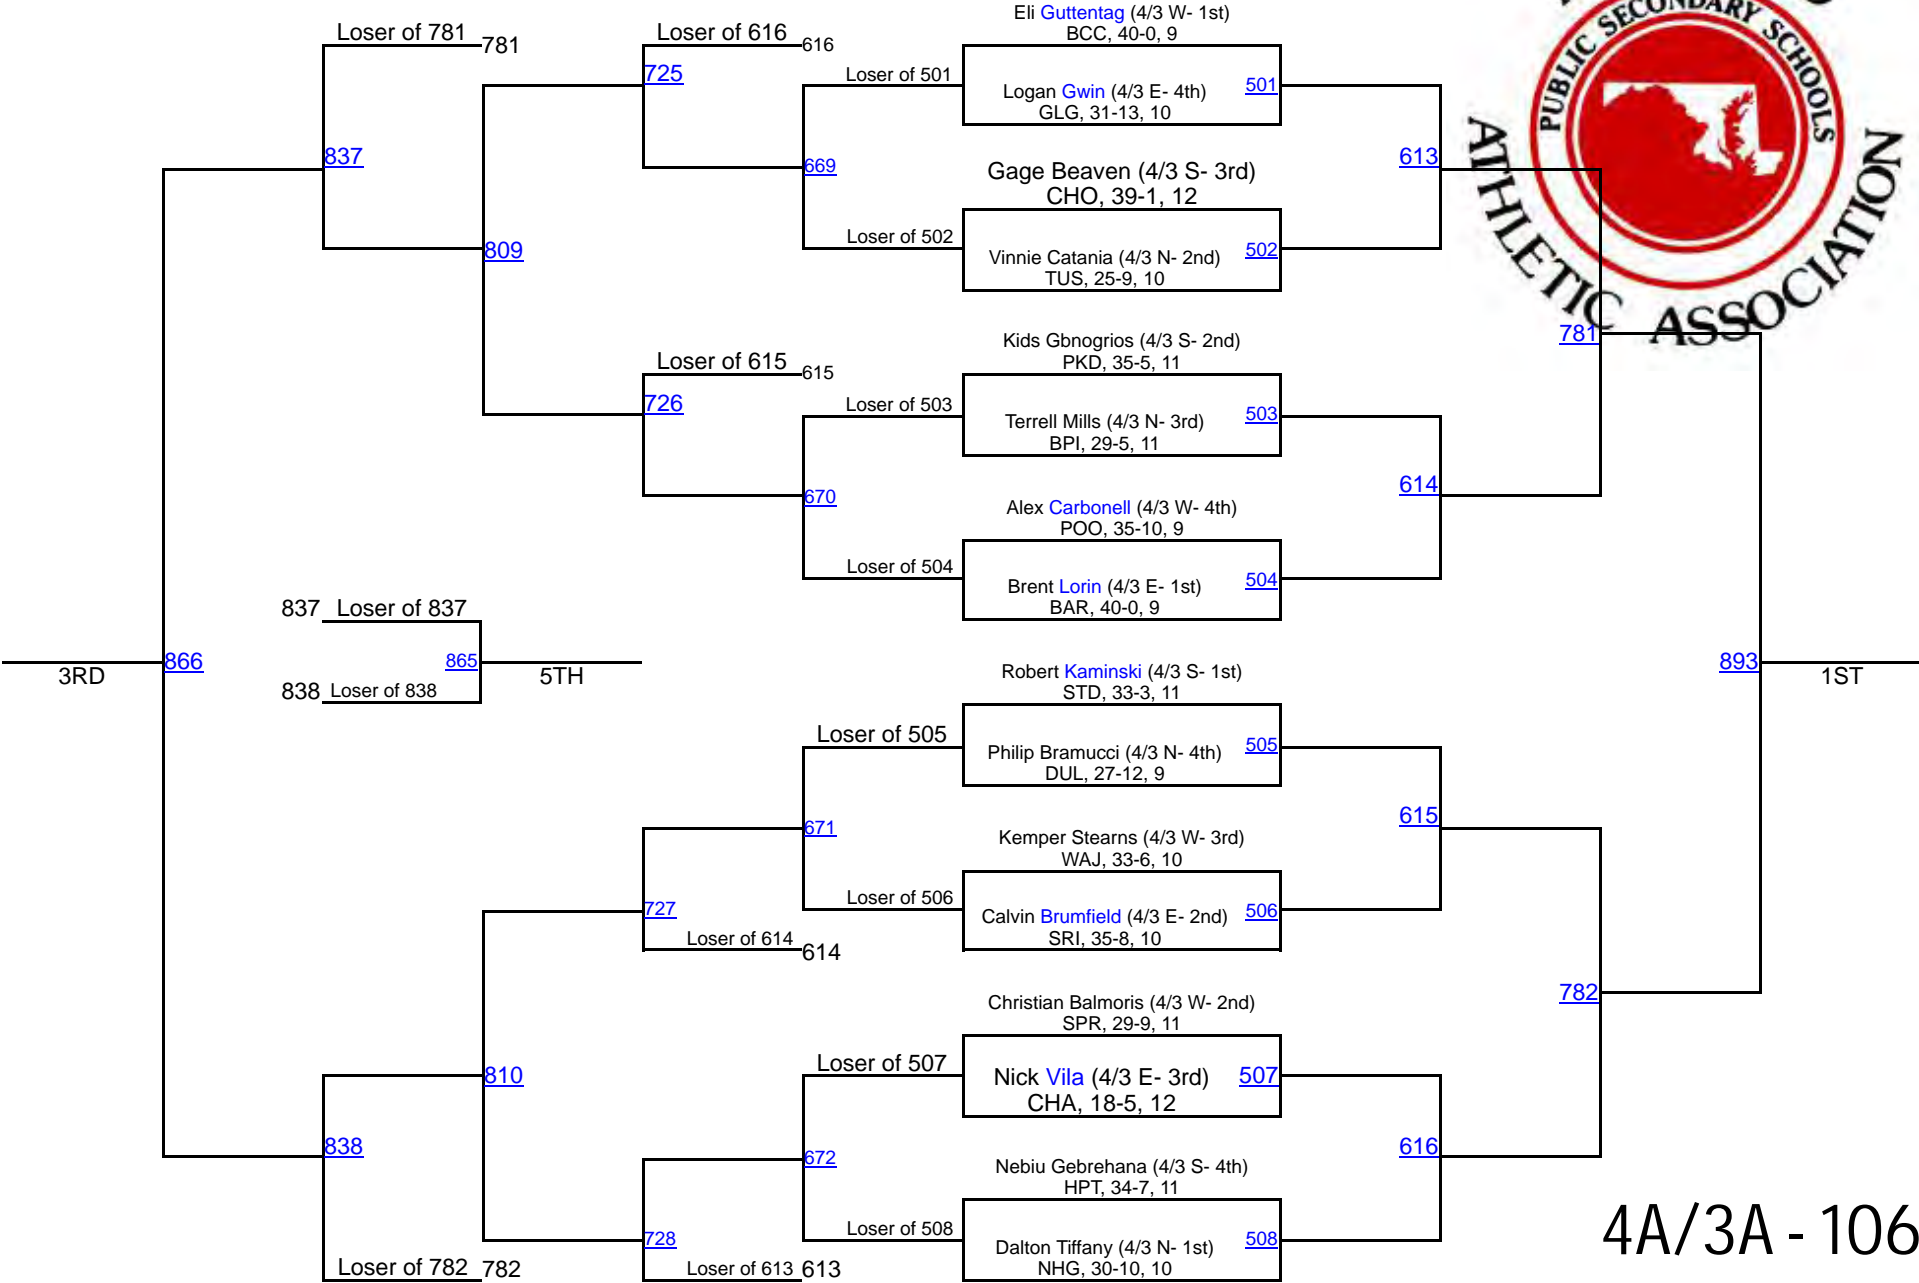

2016 MPSSAA State Championships

4A/3A - 106

2016 MPSSAA State Championships

4A/3A - 113

2016 MPSSAA State Championships

4A/3A - 120

2016 MPSSAA State Championships

4A/3A - 126