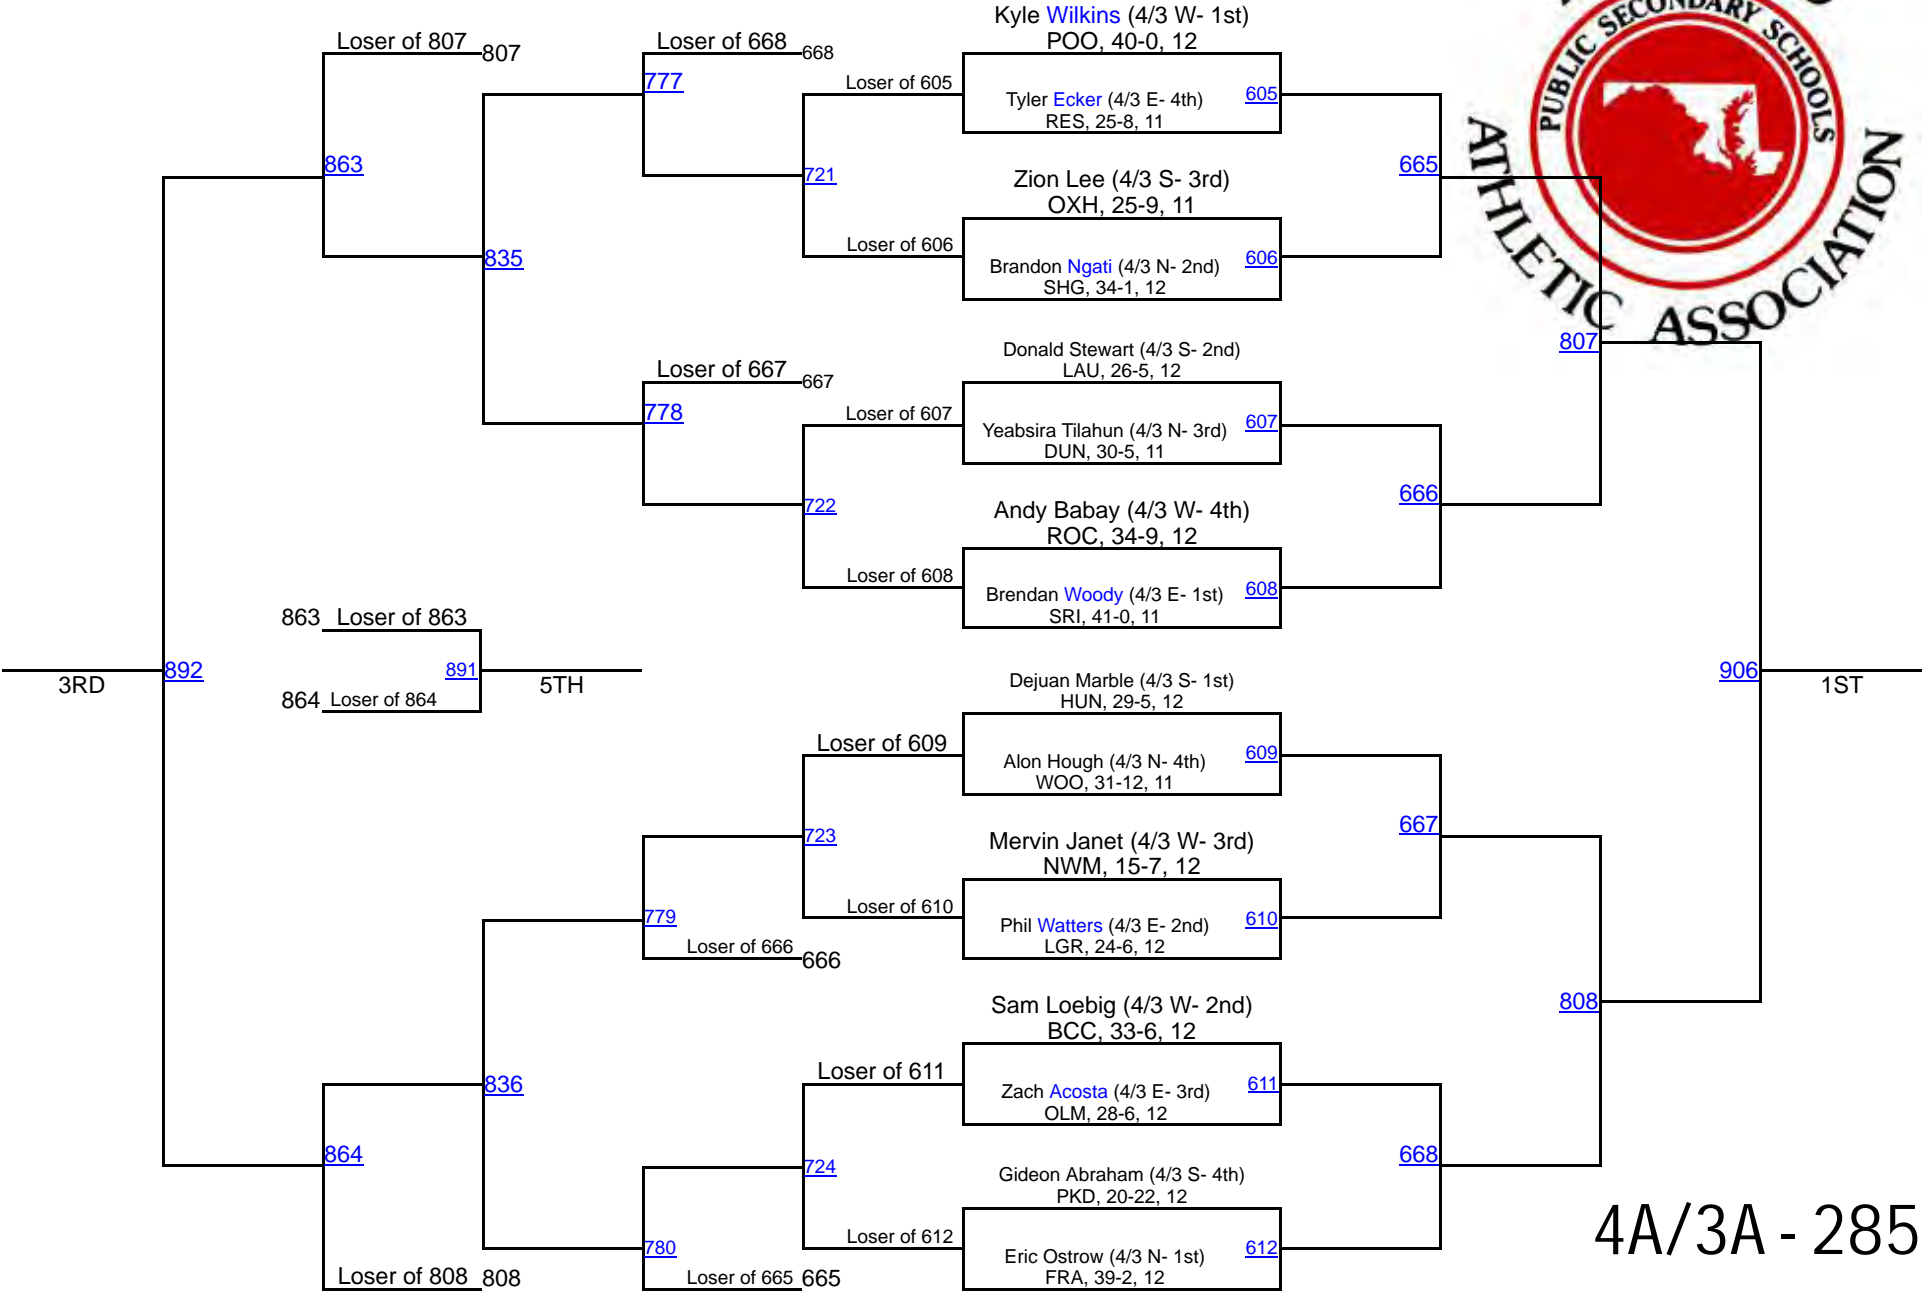

2016 MPSSAA State Championships

4A/3A - 285