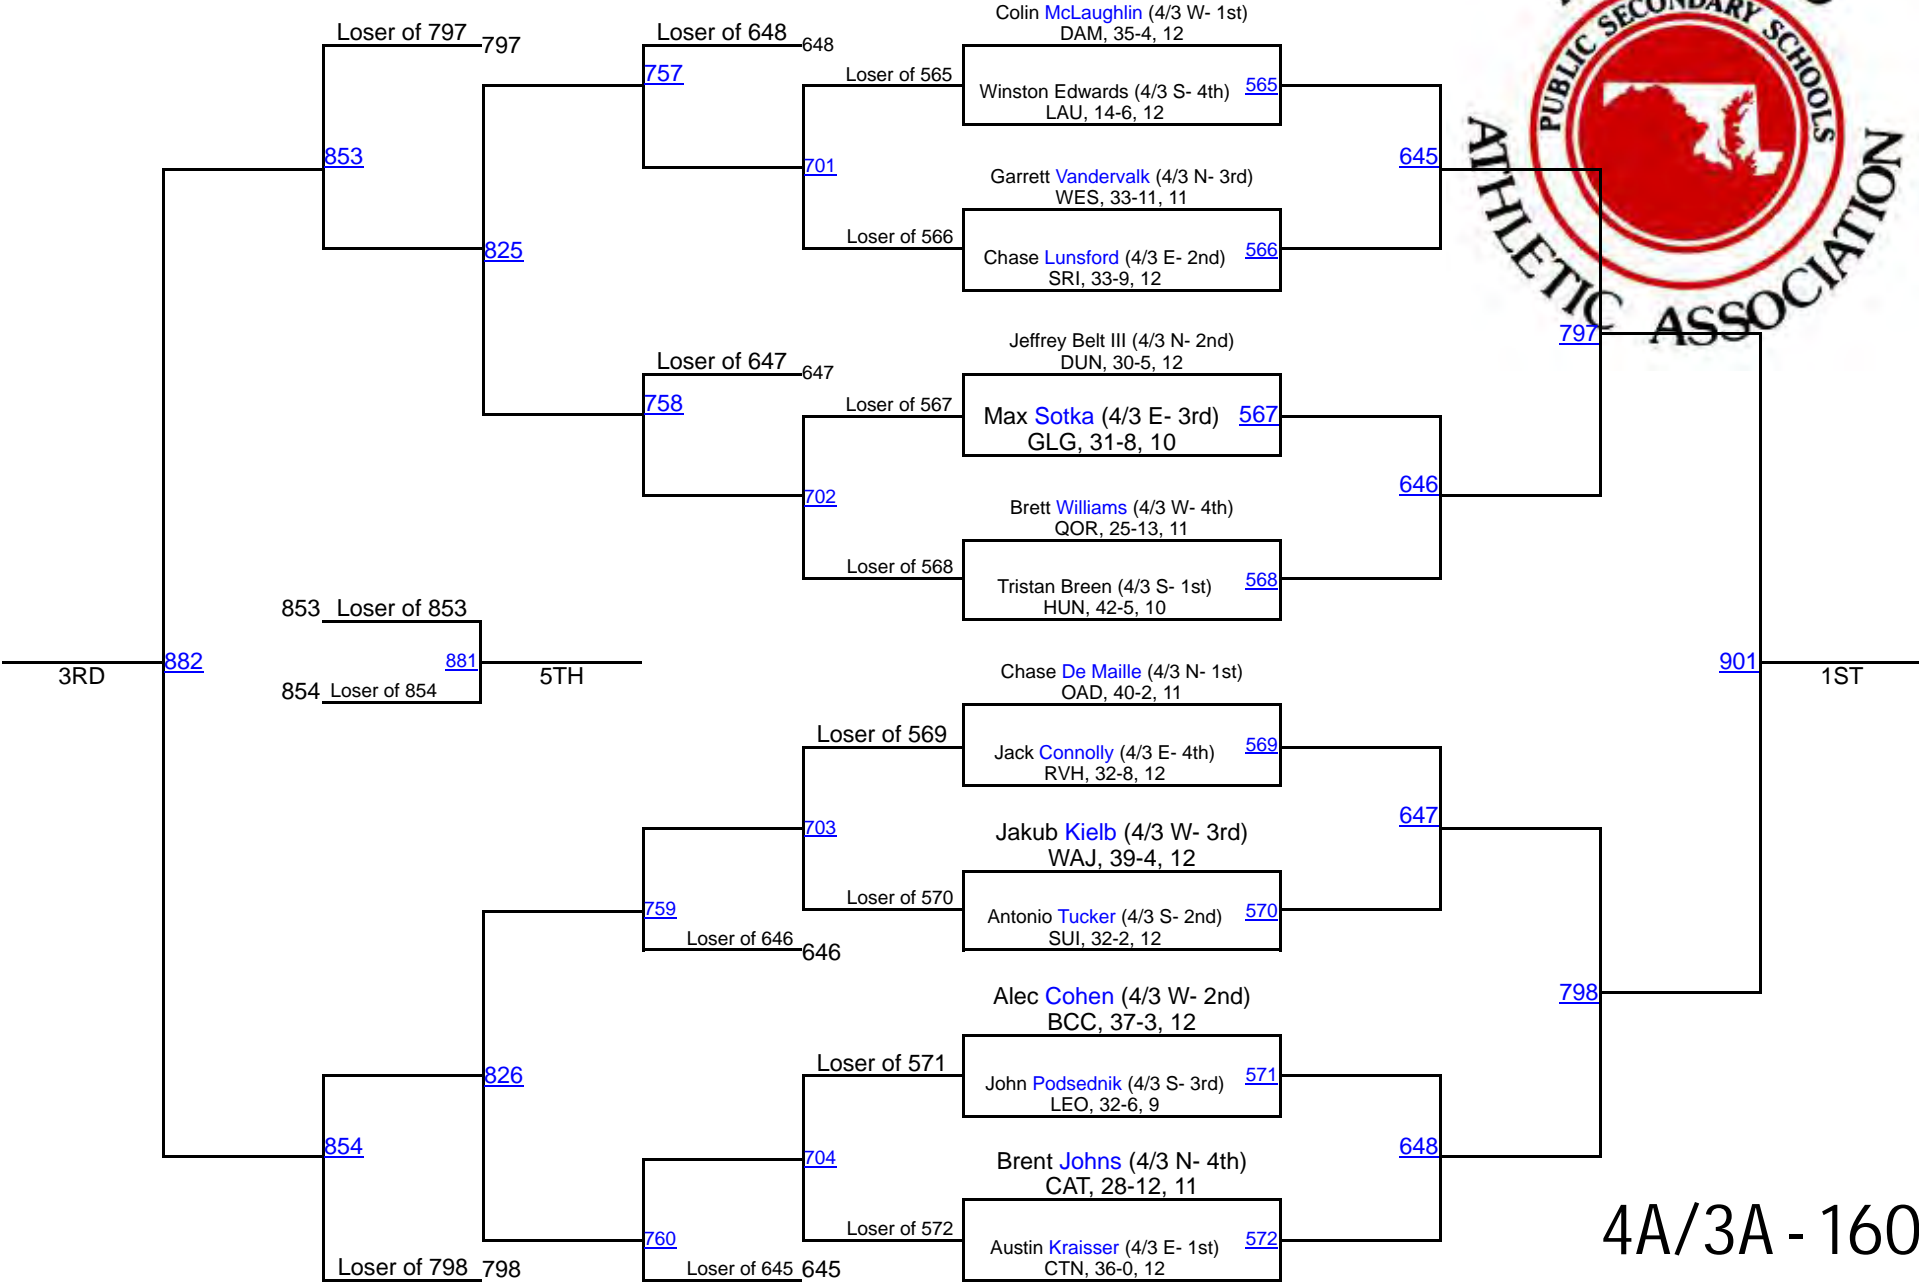

2016 MPSSAA State Championships

4A/3A - 160