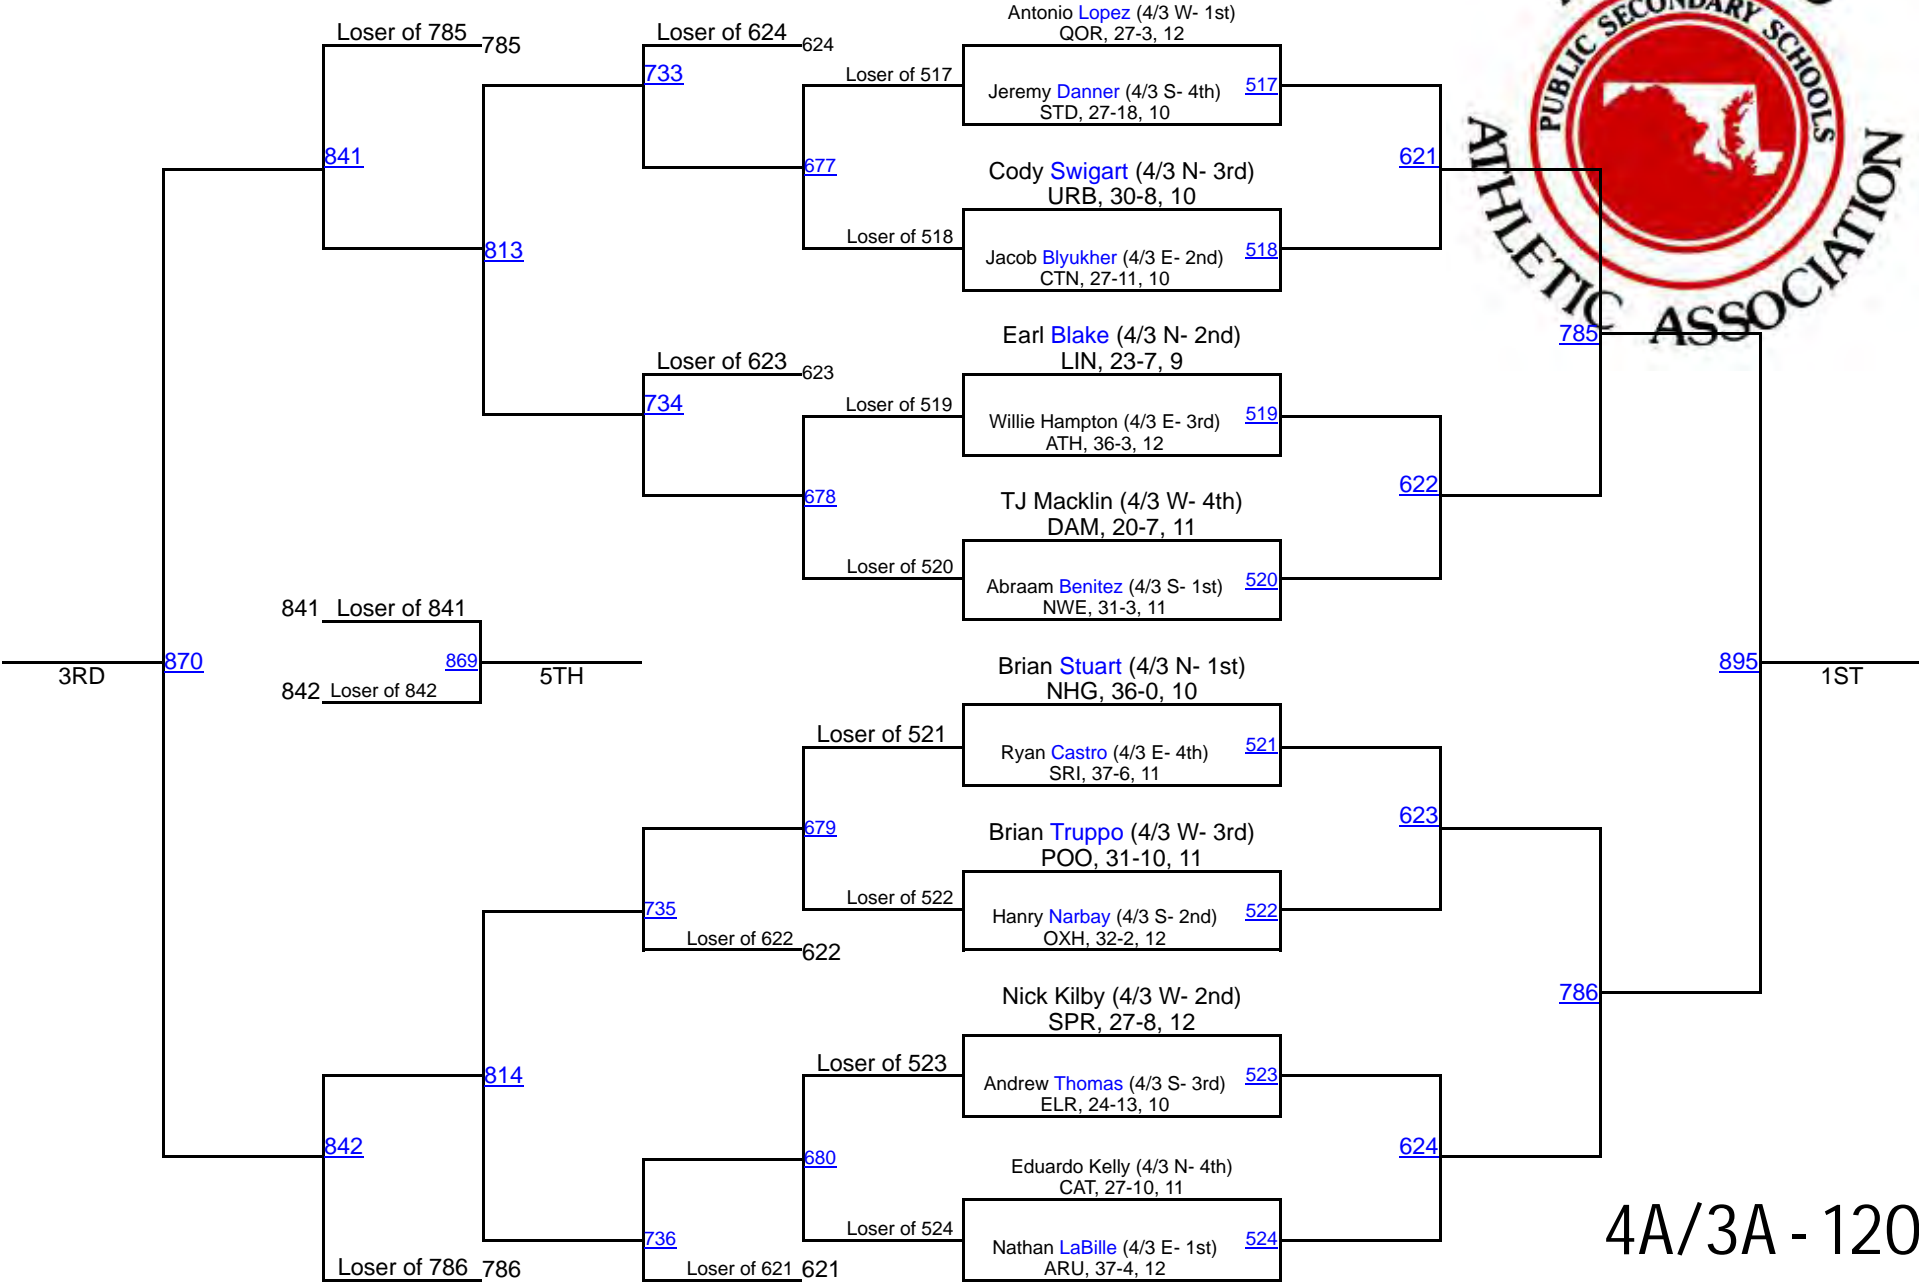

2016 MPSSAA State Championships

4A/3A - 106

2016 MPSSAA State Championships

4A/3A - 113

2016 MPSSAA State Championships

4A/3A - 120

2016 MPSSAA State Championships

4A/3A - 126