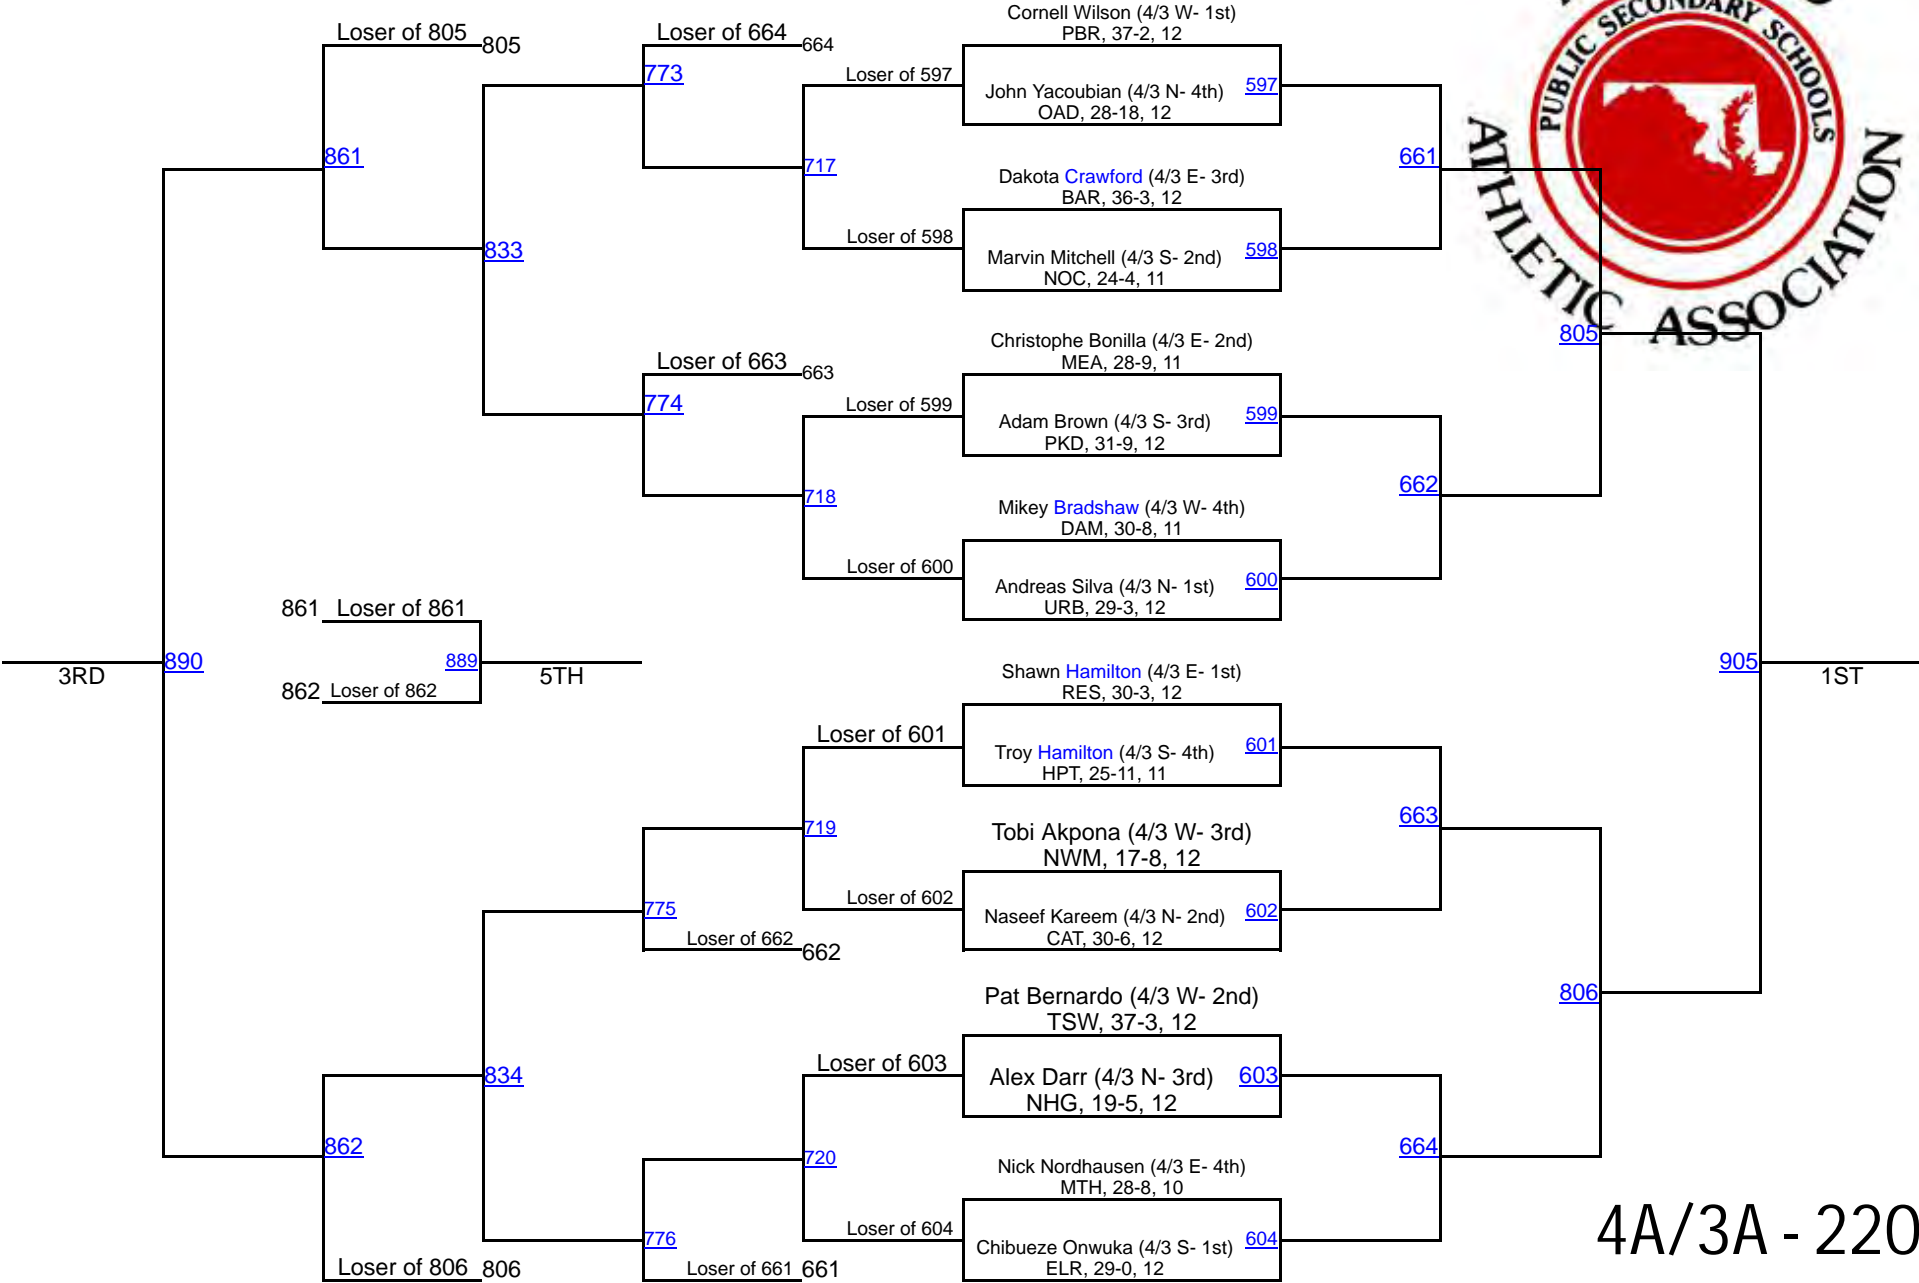

2016 MPSSAA State Championships

4A/3A - 160

2016 MPSSAA State Championships

4A/3A - 170

2016 MPSSAA State Championships

4A/3A - 182

2016 MPSSAA State Championships

2016 MPSSAA State Championships