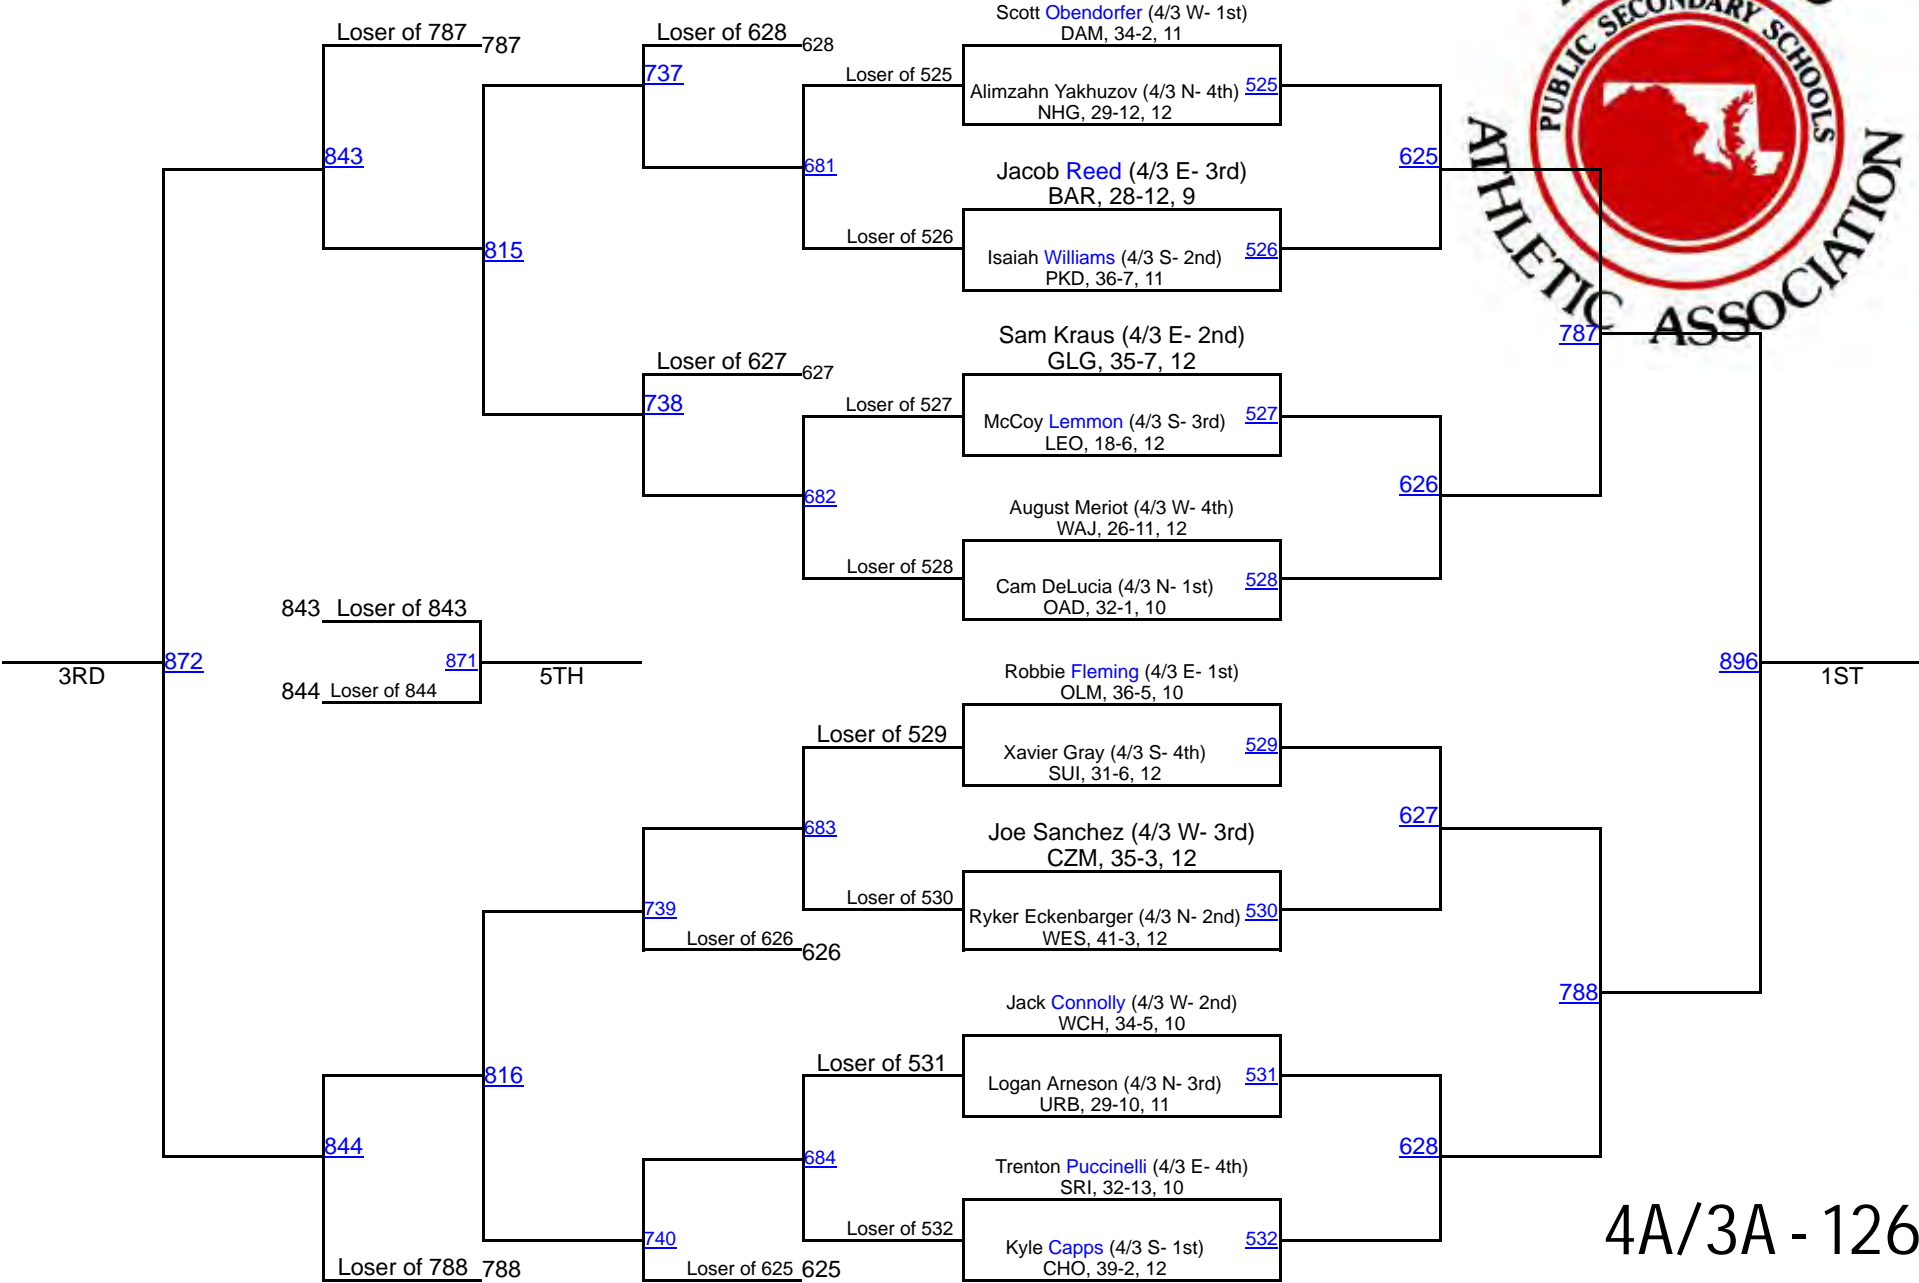

2016 MPSSAA State Championships

4A/3A - 106

2016 MPSSAA State Championships

4A/3A - 113

2016 MPSSAA State Championships

4A/3A - 120

2016 MPSSAA State Championships

4A/3A - 126