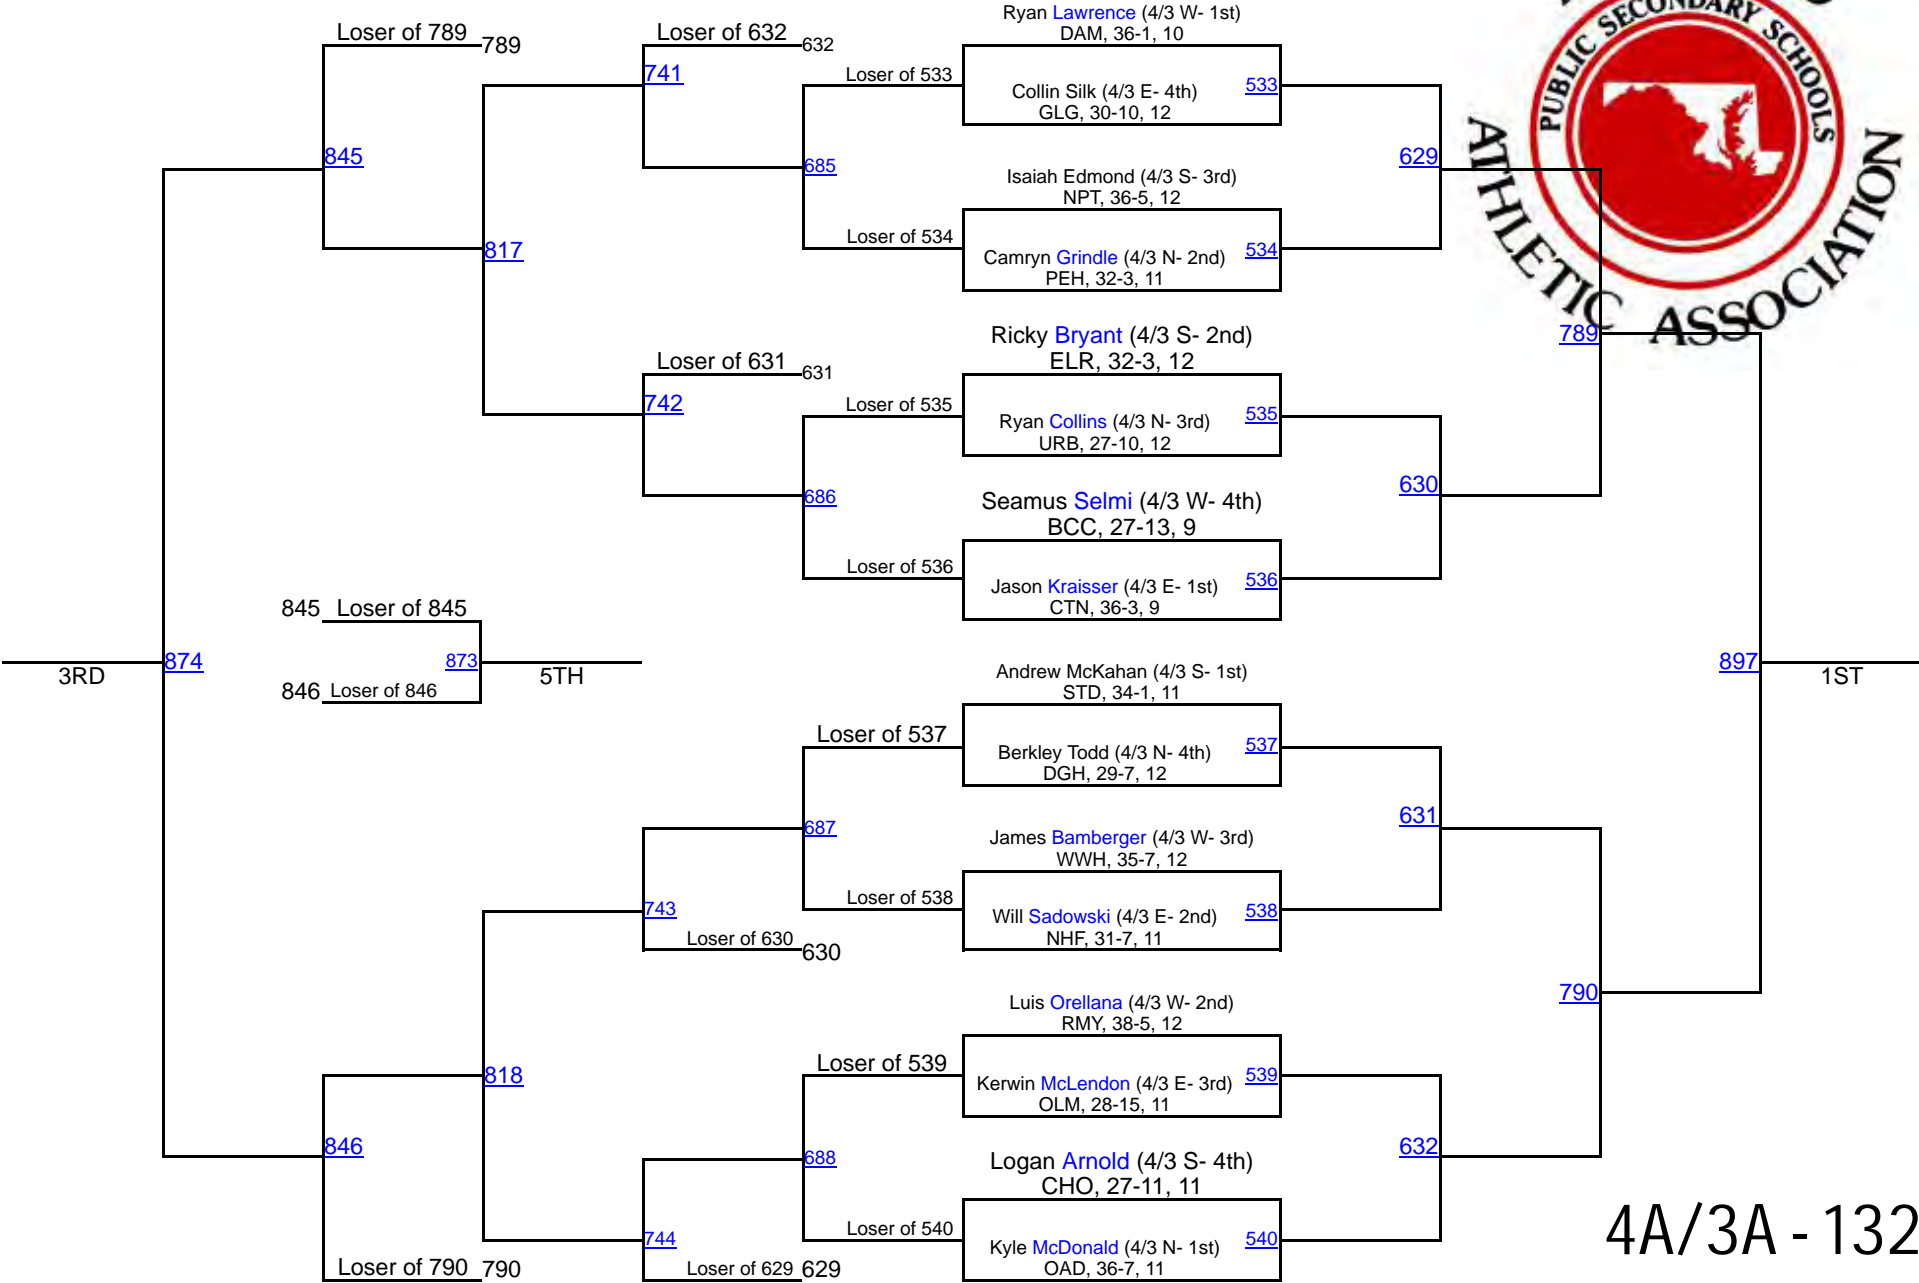

2016 MPSSAA State Championships

4A/3A - 132