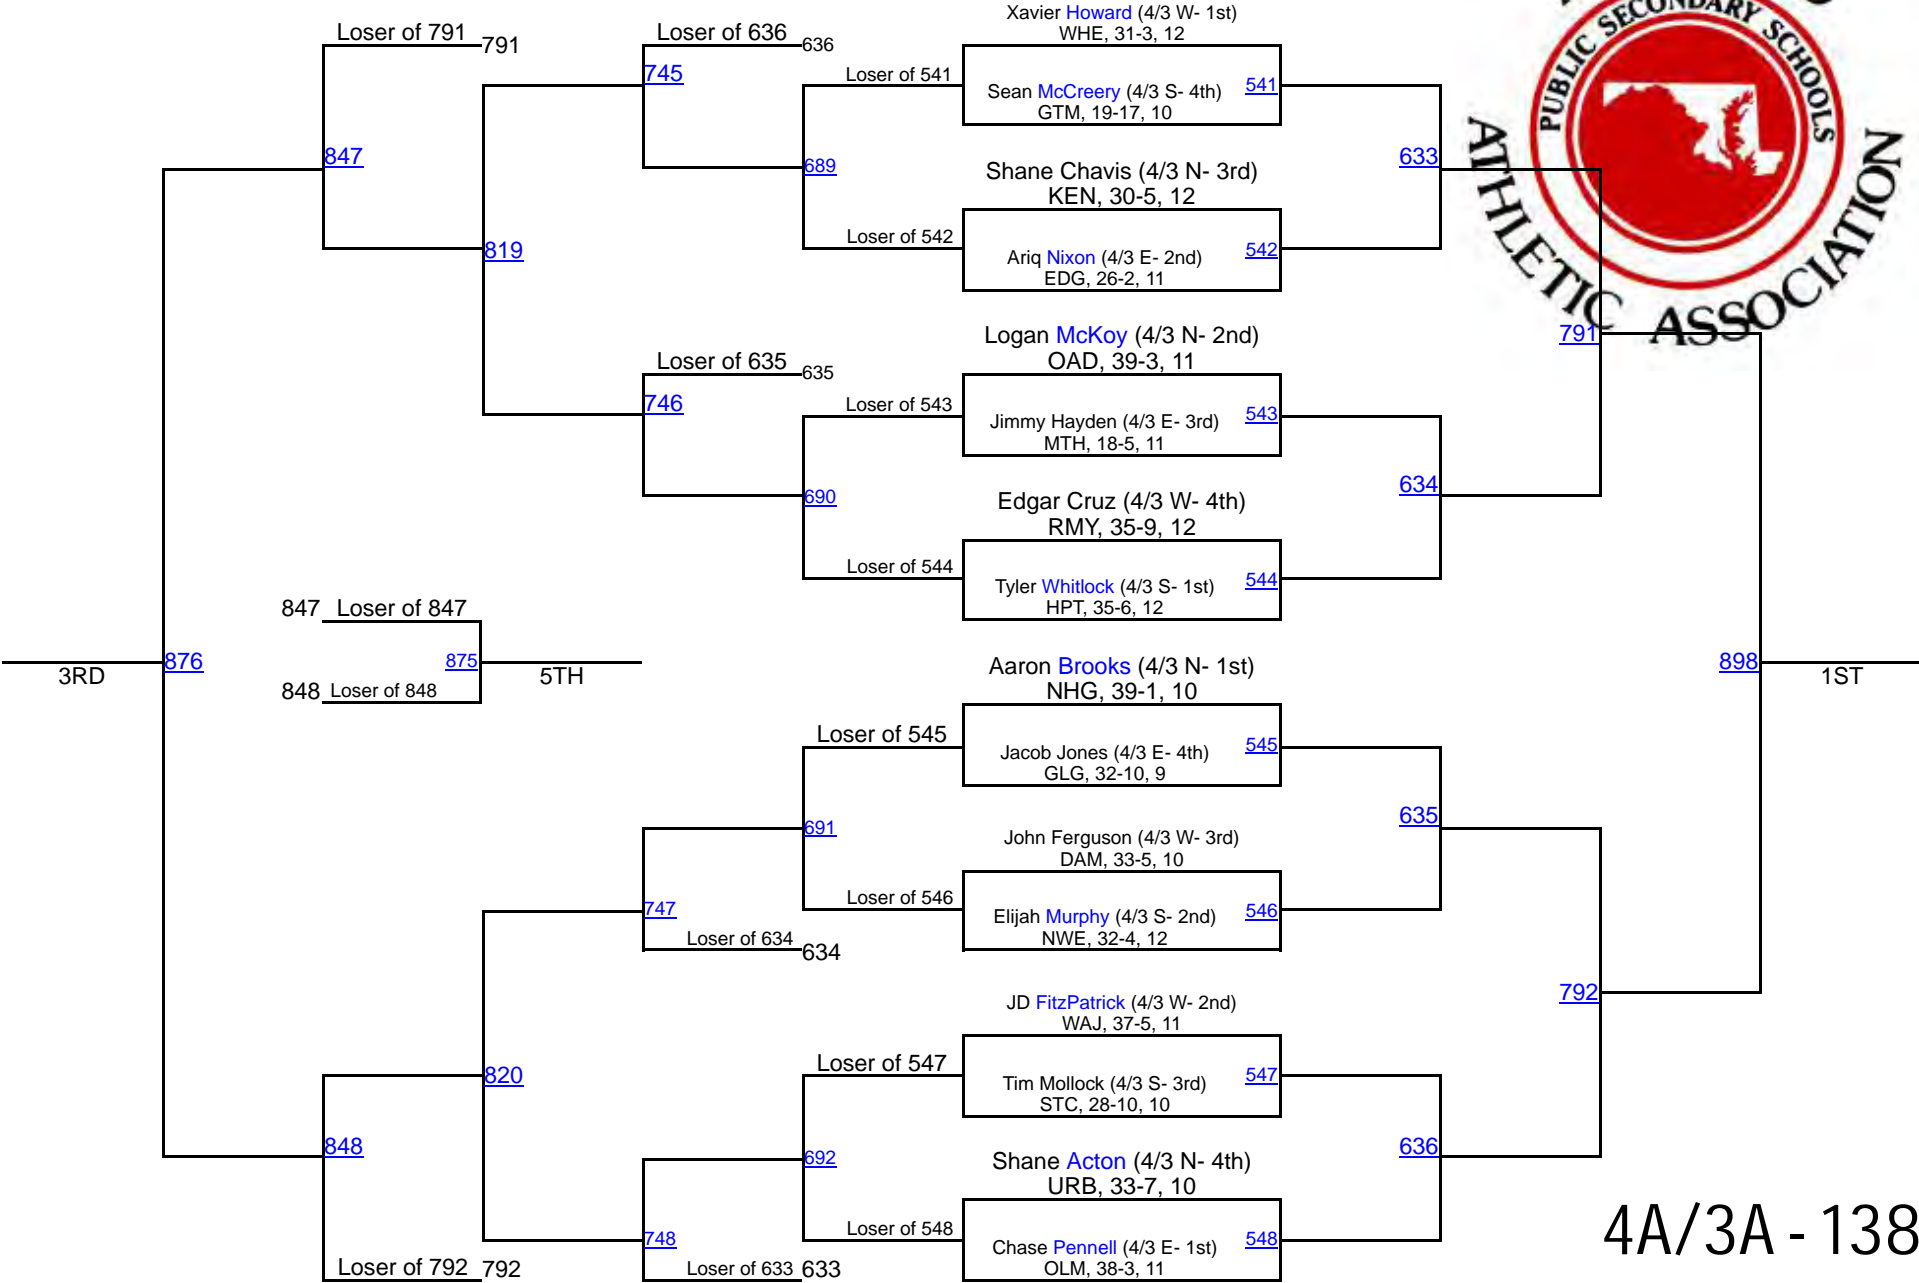

2016 MPSSAA State Championships

4A/3A - 138