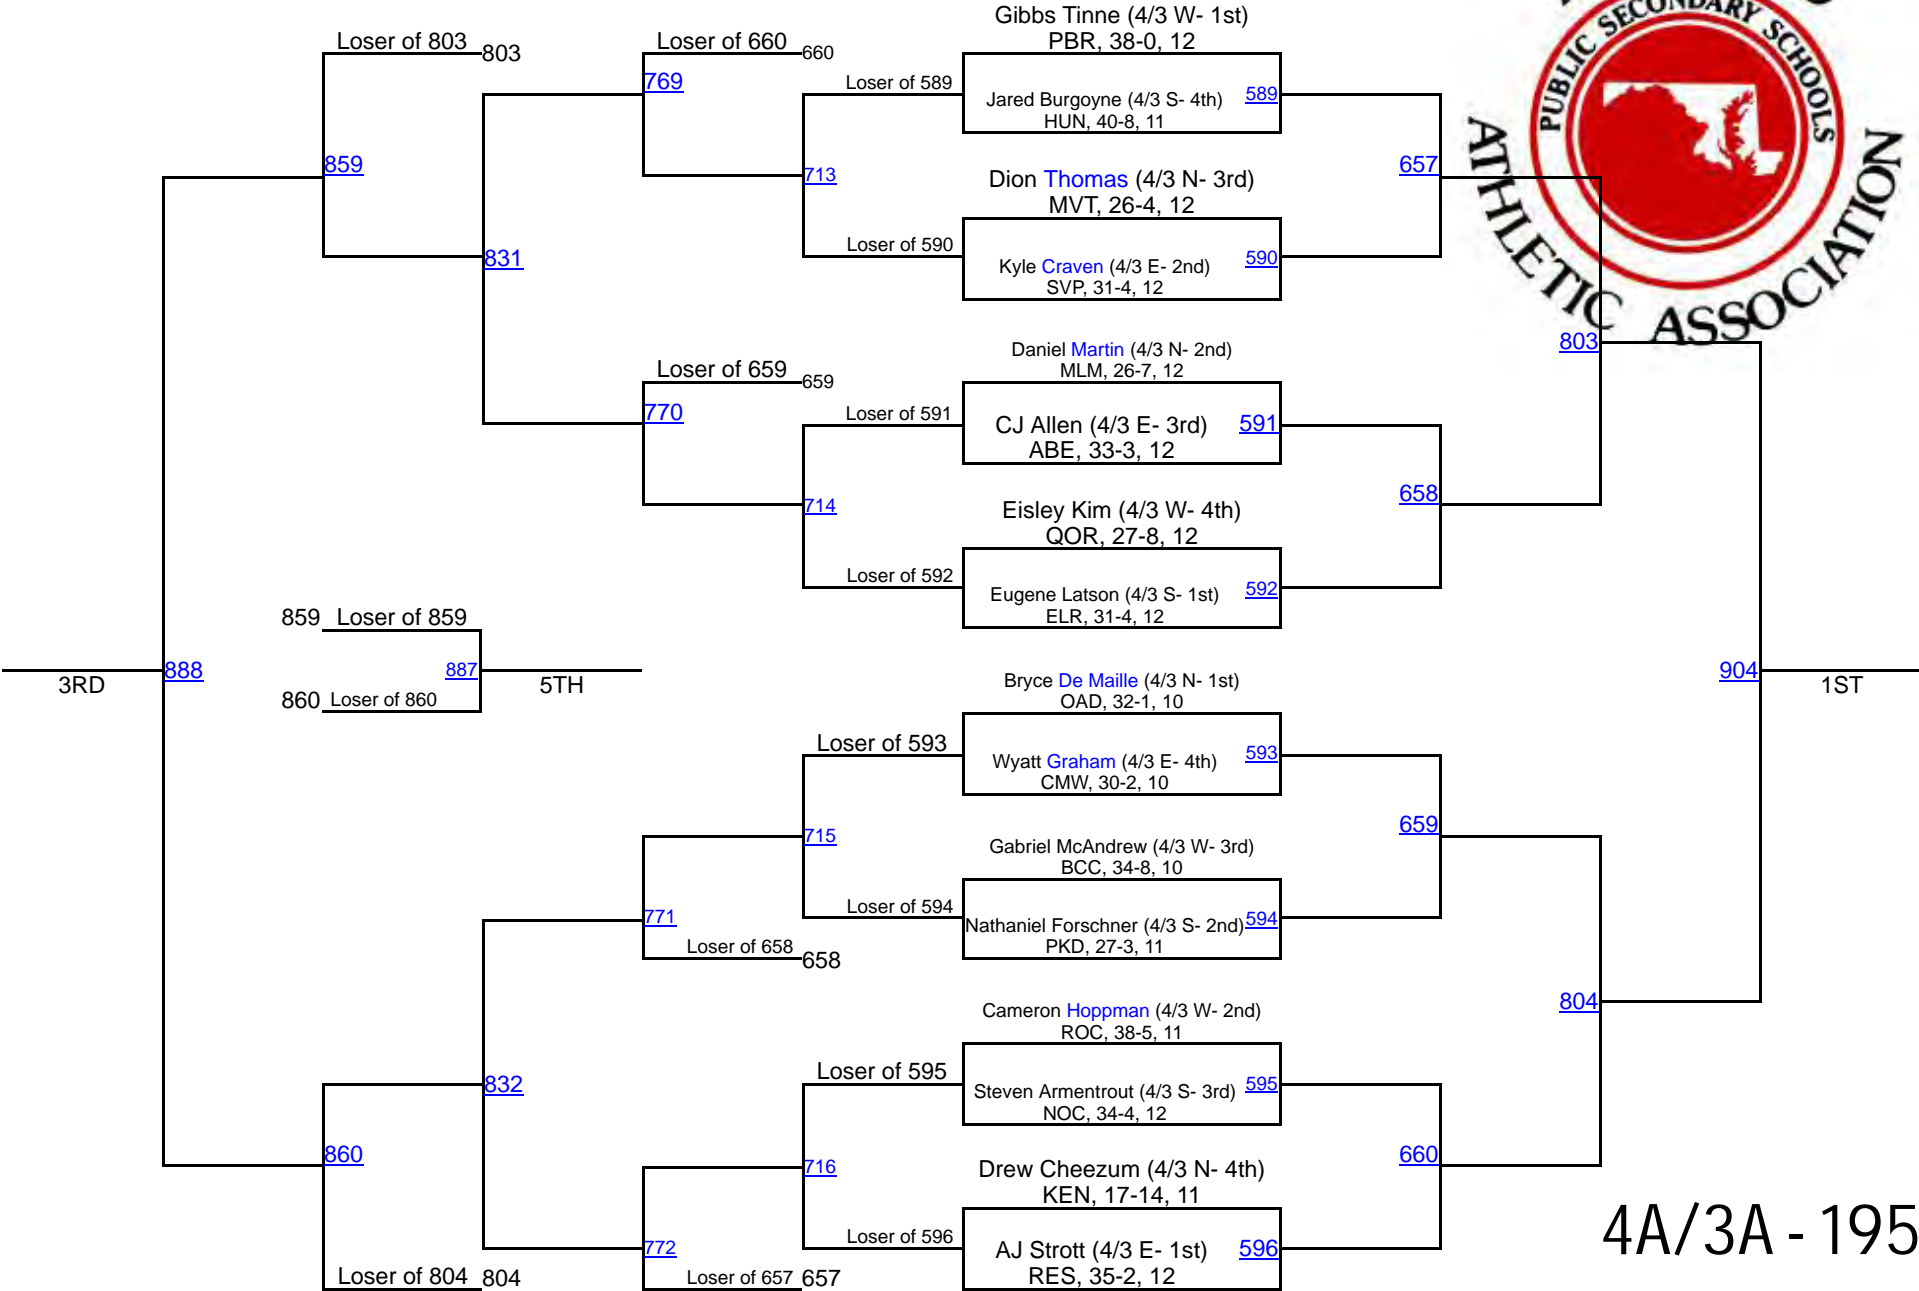

2016 MPSSAA State Championships

4A/3A - 160

2016 MPSSAA State Championships

4A/3A - 170

2016 MPSSAA State Championships

4A/3A - 182

2016 MPSSAA State Championships

2016 MPSSAA State Championships