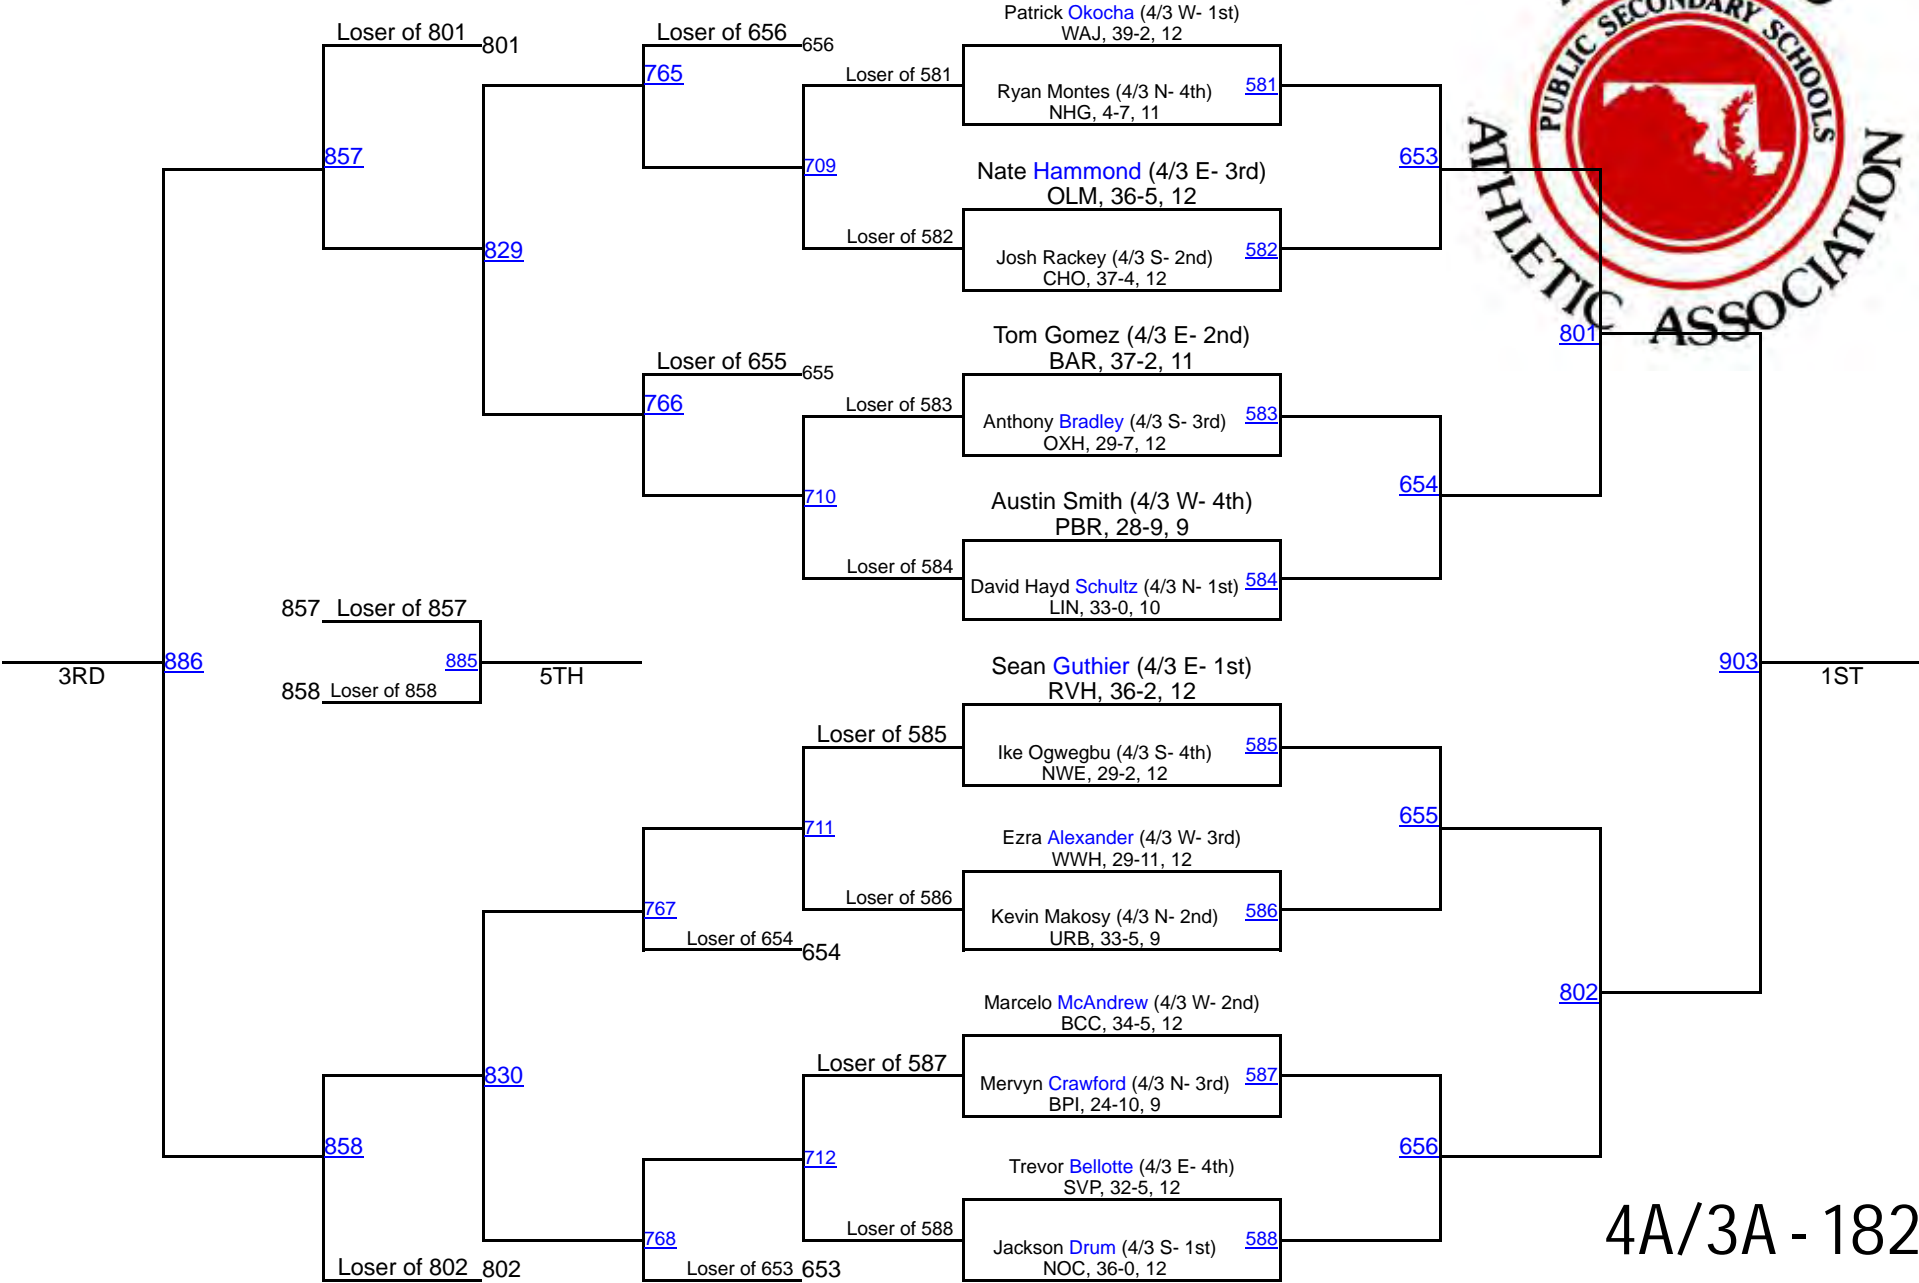

2016 MPSSAA State Championships

4A/3A - 160

2016 MPSSAA State Championships

4A/3A - 170

2016 MPSSAA State Championships

4A/3A - 182

2016 MPSSAA State Championships

2016 MPSSAA State Championships