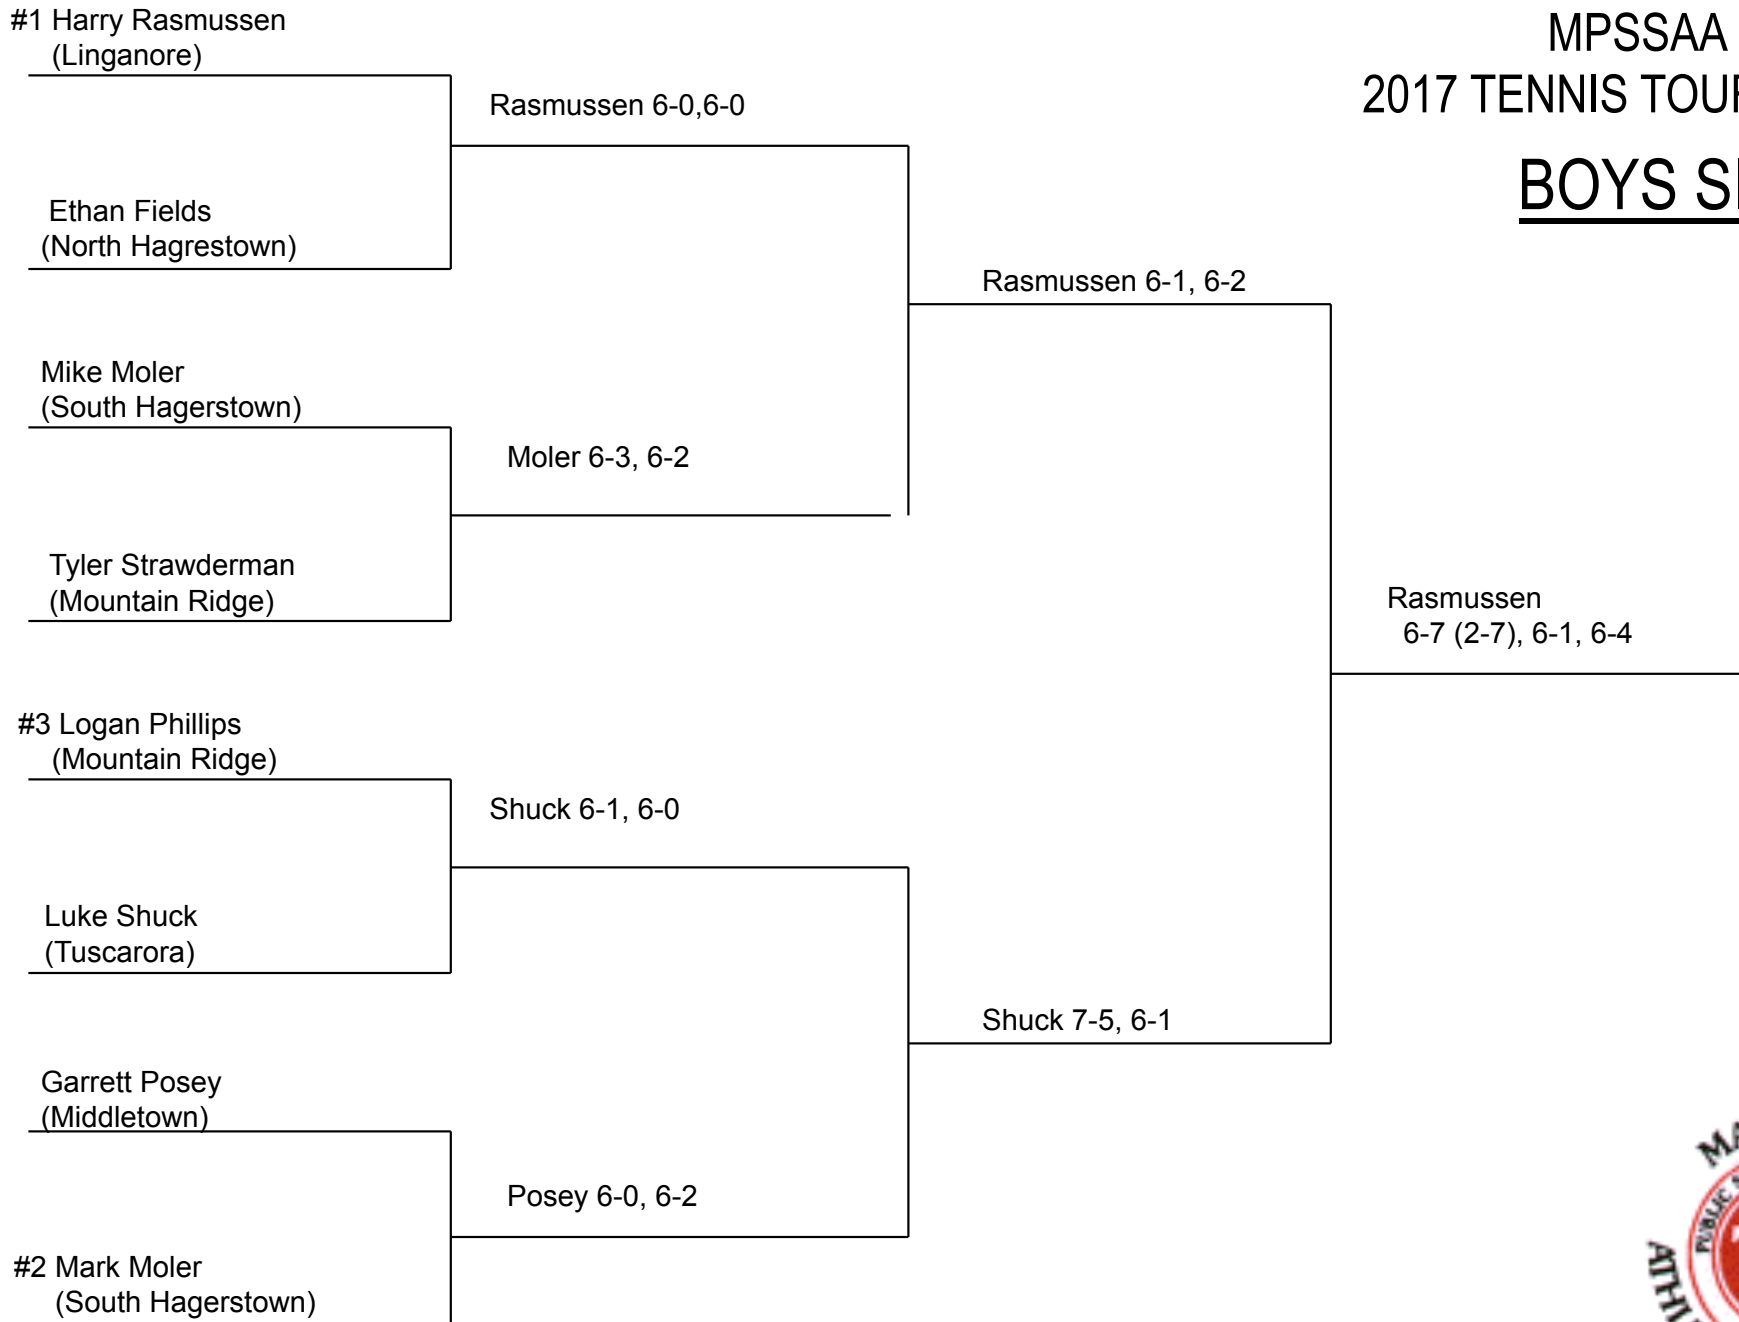

MPSSAA REGION 1
 2017 TENNIS TOURNAMENT
BOYS SINGLES

MPSSAA REGION 1
 2017 TENNIS TOURNAMENT
GIRLS SINGLES

#1 Julie Wallace
 (Walkersville)

Wallace 6-0, 6-3

Paige Gesell
 (Clear Spring)

Wallace 6-0, 6-2

Hallie Hershey
 (North Hagerstown)