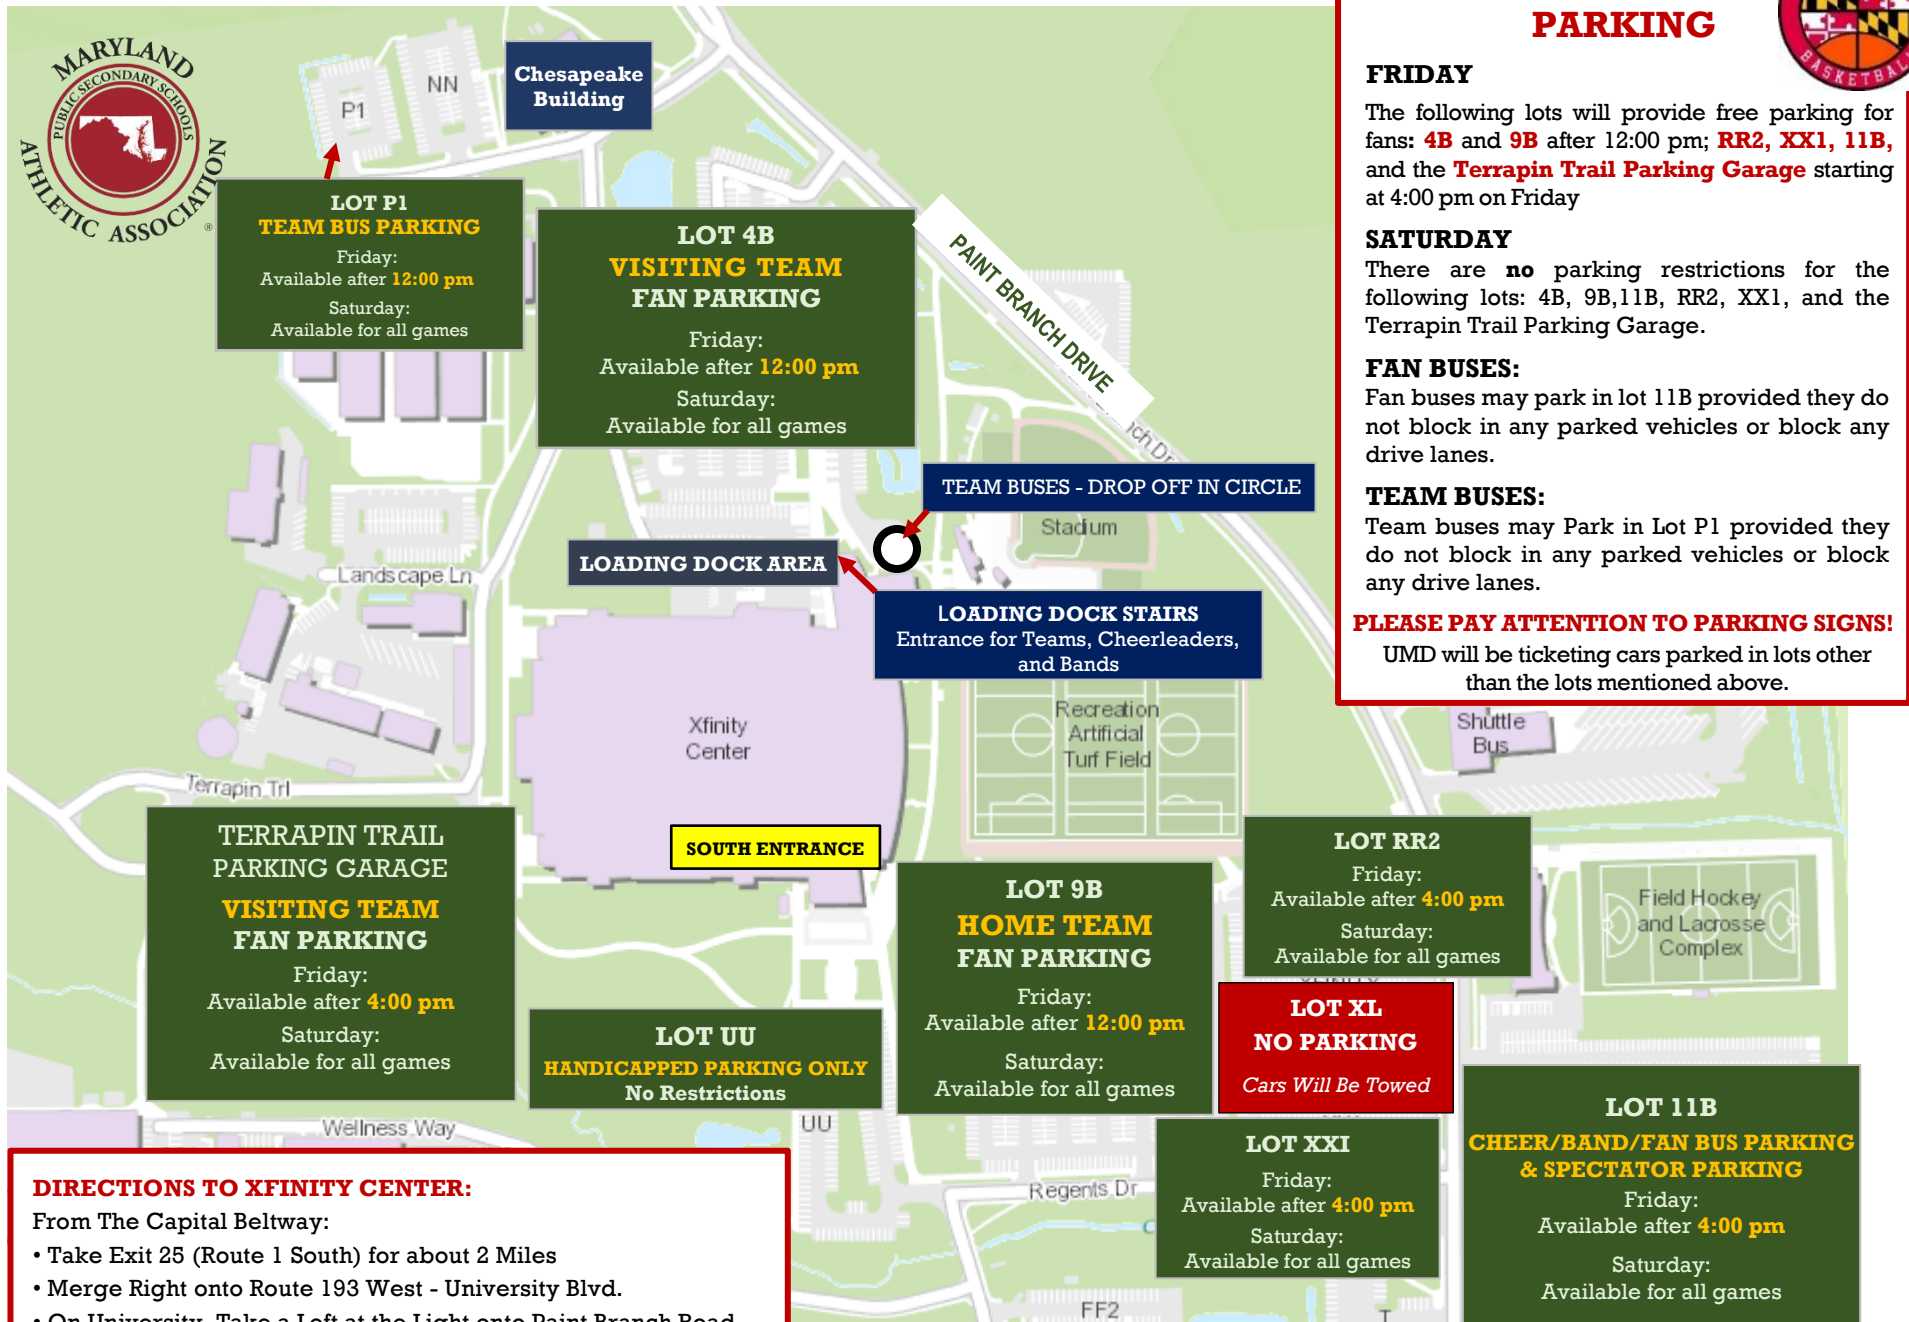

2025 XFINITY PARKING

PARKING

FRIDAY

The following lots will provide free parking for fans: **4B** and **9B** after 12:00 pm; **RR2**, **XX1**, **11B**, and the **Terrapin Trail Parking Garage** starting at 4:00 pm on Friday

SATURDAY

There are **no** parking restrictions for the following lots: 4B, 9B, 11B, RR2, XX1, and the Terrapin Trail Parking Garage.

FAN BUSES:

Fan buses may park in lot 11B provided they do not block in any parked vehicles or block any drive lanes.

TEAM BUSES:

Team buses may Park in Lot P1 provided they do not block in any parked vehicles or block any drive lanes.

PLEASE PAY ATTENTION TO PARKING SIGNS!

UMD will be ticketing cars parked in lots other than the lots mentioned above.

DIRECTIONS TO XFINITY CENTER:

From The Capital Beltway:

- Take Exit 25 (Route 1 South) for about 2 Miles
- Merge Right onto Route 193 West - University Blvd.
- On University, Take a Left at the Light onto Paint Branch Road